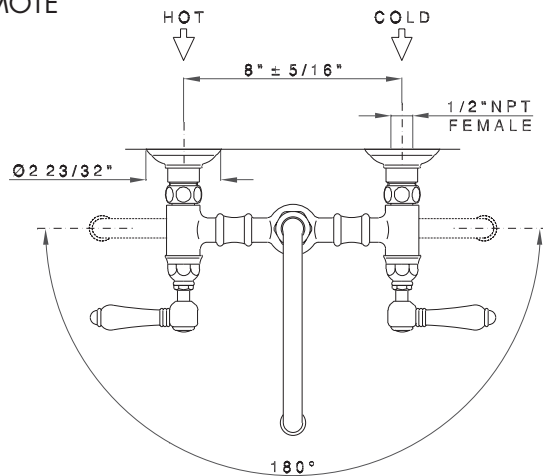

WARRANTY

- Limited Lifetime*
- No Warranty on Tuscan Brass Finish (TCB)