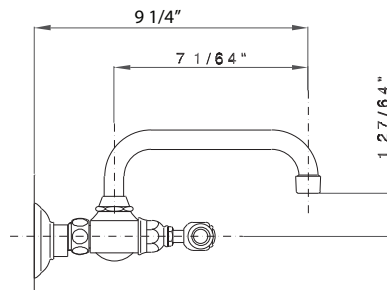

A1423LM & A1423LP