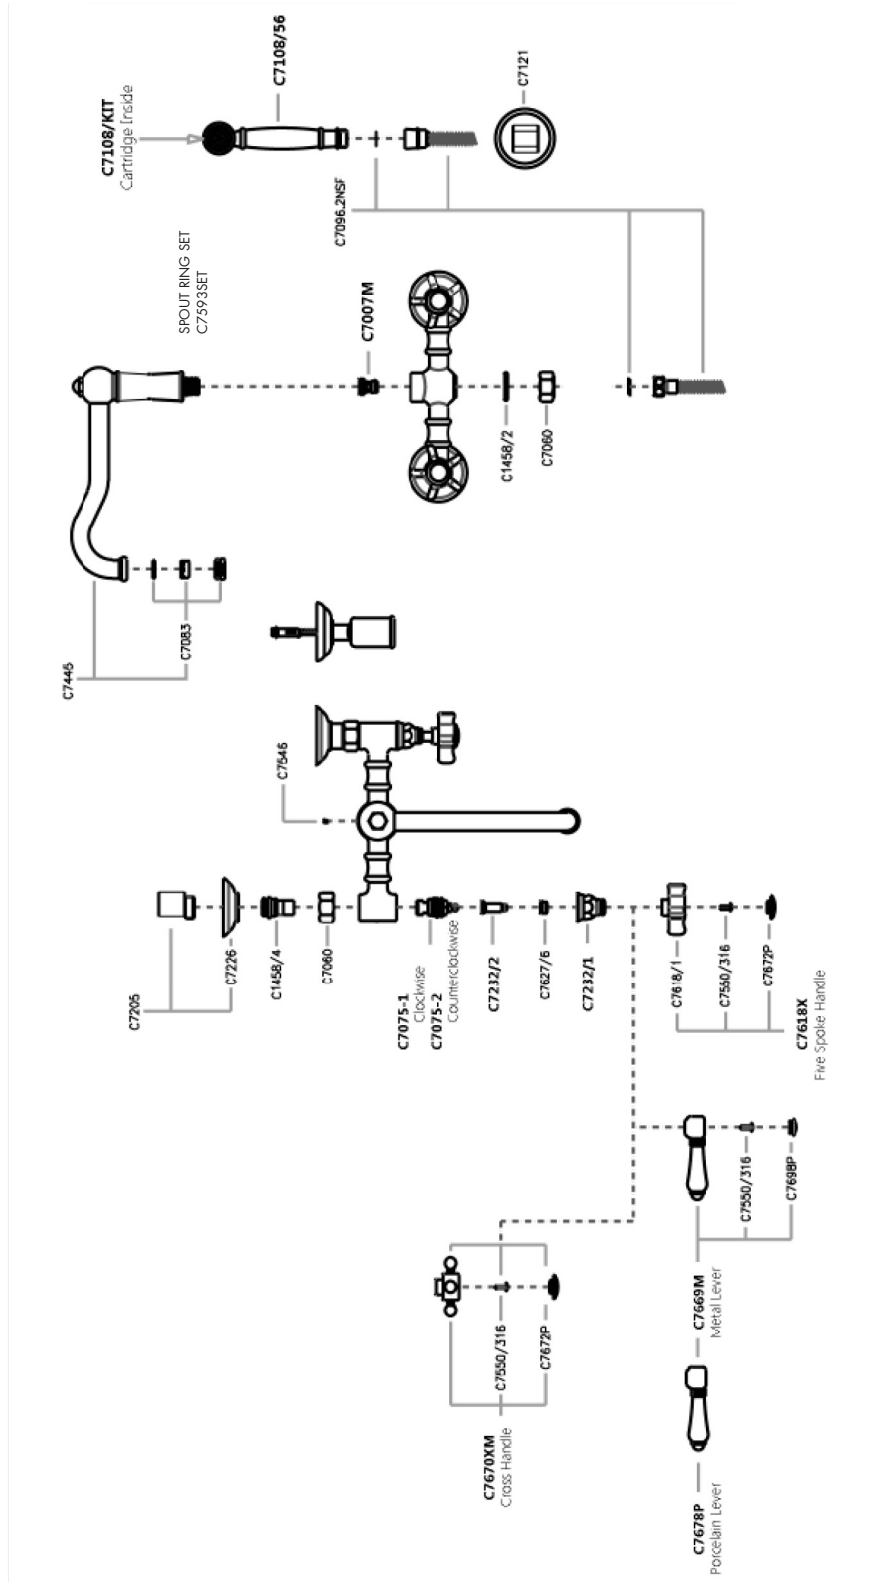

## A1456WS Spare Parts

Consult your local ROHL showroom for additional information and specifications. For complete warranty details and a list of showrooms, go to [www.rohlhome.com](http://www.rohlhome.com).