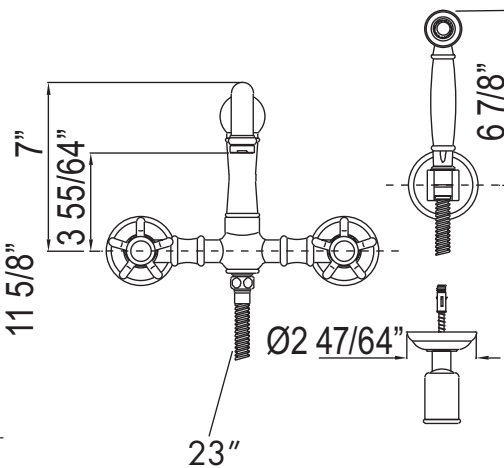

Consult your local ROHL showroom for additional information and specifications. For complete warranty details and a list of showrooms, go to www.rohlhome.com.