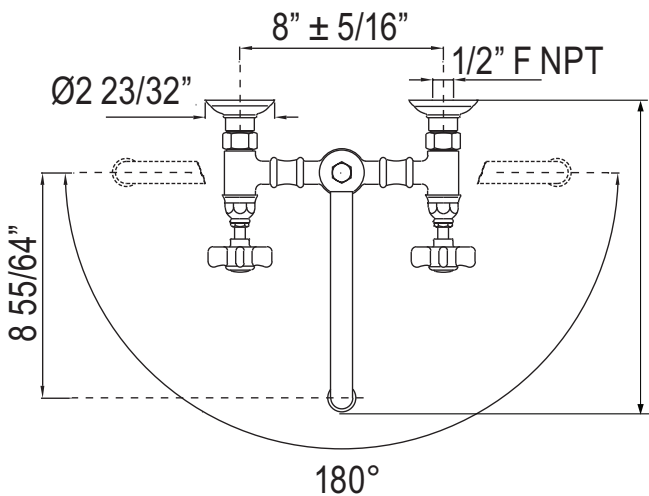

Consult your local ROHL showroom for additional information and specifications. For complete warranty details and a list of showrooms, go to www.rohlhome.com.