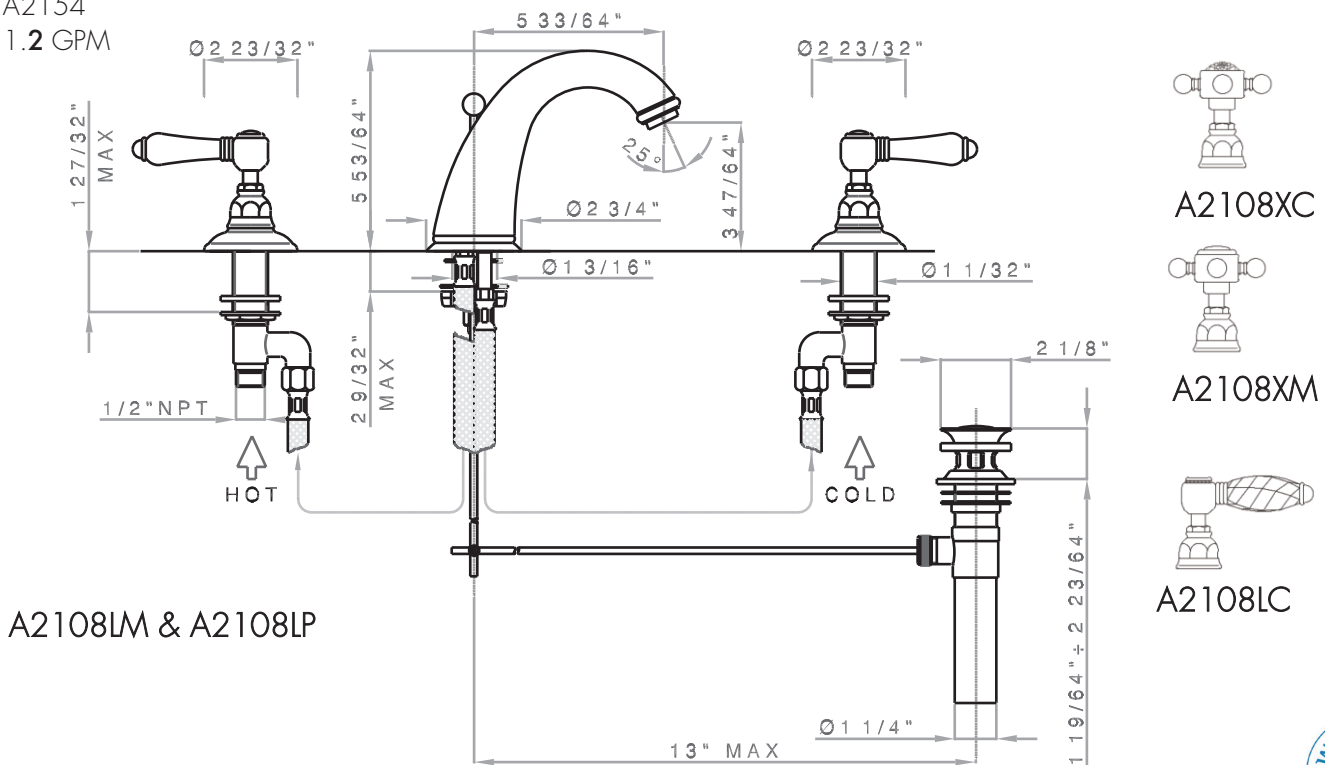

WARRANTY

- Limited Lifetime*
- No warranty on Tuscan Brass Finish TCB

Consult your local ROHL showroom for additional information and specifications. For complete warranty details and a list of showrooms, go to www.rohlhome.com.