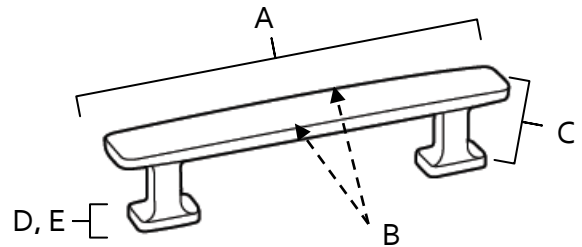

**SPECIFICATIONS**

**Cloud**

3 1/2" Pull

**FEATURES**

- Modern styling
- Multiple finishes
- Concealed installation

**WARRANTY**

Limited lifetime

**FINISHES**

**KEY:**

- A - Overall Length
- B - Handle Width
- C - Center to Center
- D - Projection
- E - Mount Length
- F - Mount Width

NOTE: Dimensions and specifications are subject to change without notice.

T 818.882.6028 F 818.700.1540 www.alnoinc.com