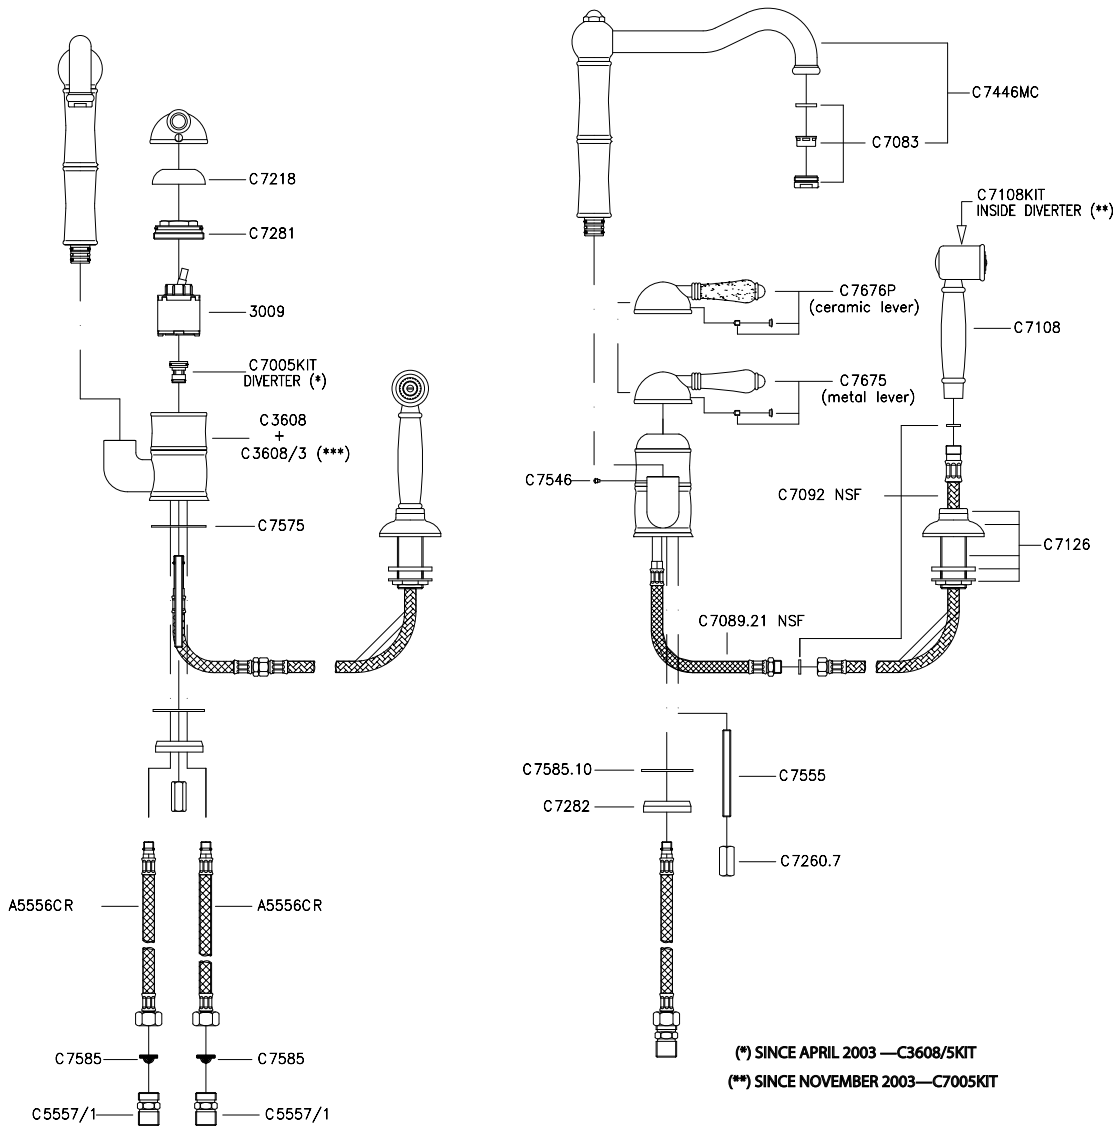

A3608 Spare Parts

(*) NOT AVAILABLE AS SPARE PART

Consult your local ROHL showroom for additional information and specifications. For complete warranty details and a list of showrooms, go to www.rohlhome.com.

A3608WS Spare Parts

ASSEMBLING INSTRUCTION

Consult your local ROHL showroom for additional information and specifications. For complete warranty details and a list of showrooms, go to www.rohlhome.com.