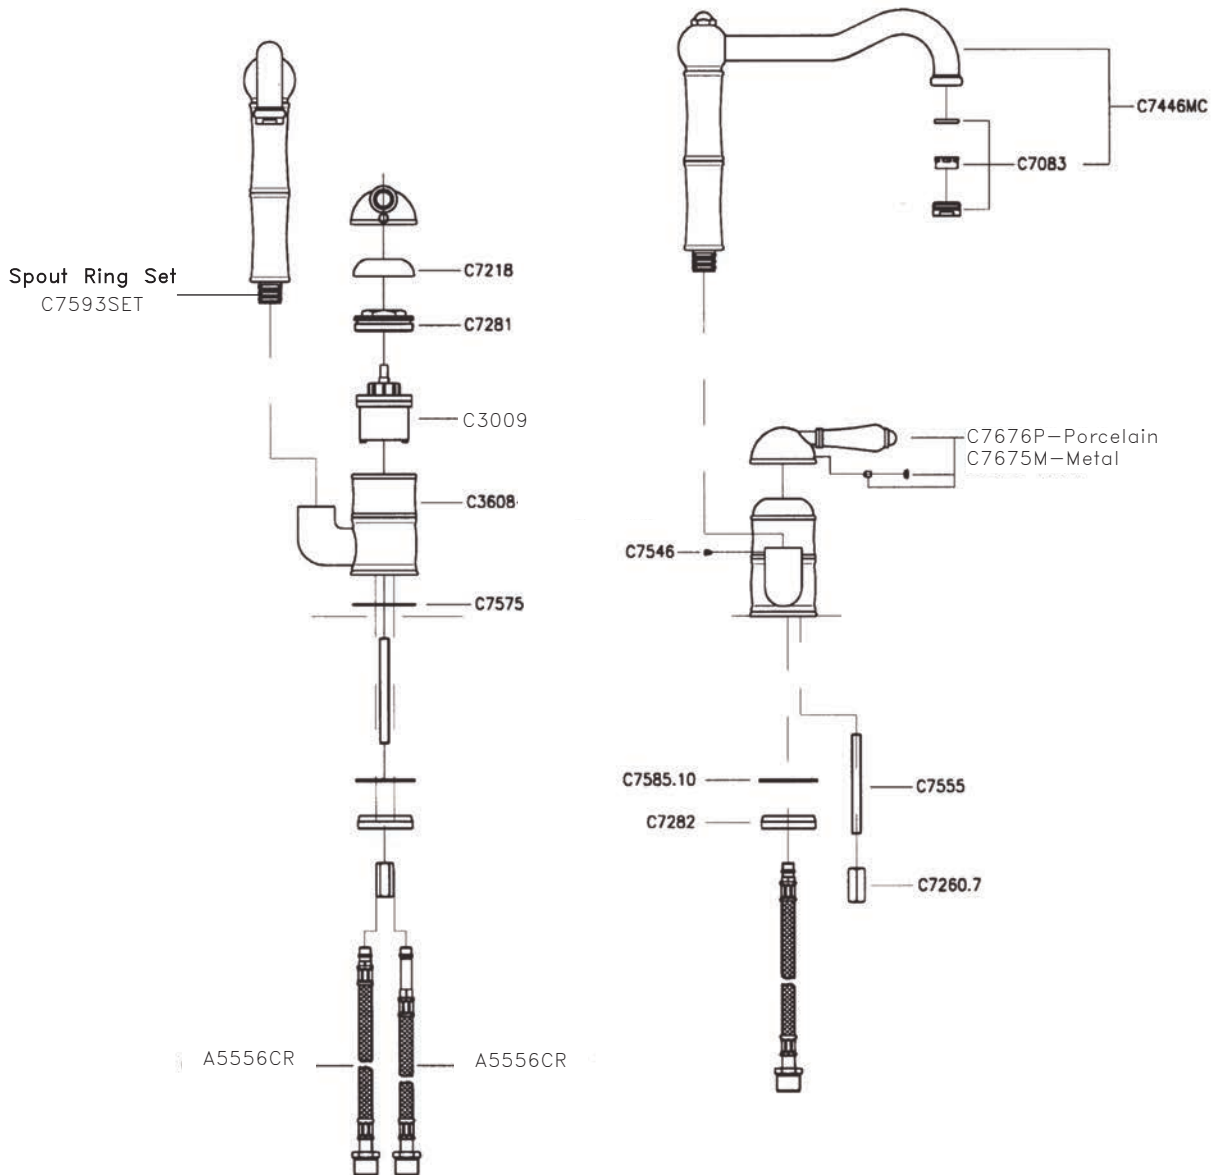

A3608 Spare Parts

(*) NOT AVAILABLE AS SPARE PART

Consult your local ROHL showroom for additional information and specifications. For complete warranty details and a list of showrooms, go to www.rohlhome.com.

A3608WS Spare Parts

ASSEMBLING INSTRUCTION

Consult your local ROHL showroom for additional information and specifications. For complete warranty details and a list of showrooms, go to www.rohlhome.com.