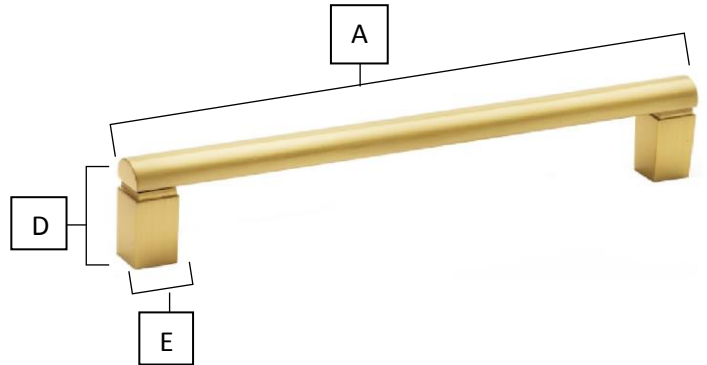

SPECIFICATIONS

VOGUE
PULLS

FEATURES

Modern styling
Multiple finishes
Concealed installation

WARRANTY

Limited lifetime

FINISHES

Matte Black (MB)
Polished Brass (PB)
Polished Brass/ No Lacquer (PB/NL)
Polished Chrome (PC)
Polished Nickel (PN)
Satin Brass (SB)
Satin Nickel (SN)

MATERIAL

Brass

Item#	A	B	C	D	E
A430-3	3 1/2"	3"	1/2"	11/16"	11/16"
A430-35	4"	3 1/2"	1/2"	11/16"	1/2"
A430-4	4 1/2"	4"	1/2"	11/16"	1/2"
A430-6	6 1/2"	6"	1/2"	11/16"	1/2"
A430-8	8 1/2"	8"	1/2"	11/16"	1/2"
A430-12	12 1/2"	12"	1/2"	11/16"	1/2"
A430-18	18 1/2"	18"	1/2"	11/16"	1/2"

KEY:

A - Overall Length
B - Center to Center
C - Handle Width
D - Projection
E - Base Width

NOTE: Dimensions and specifications are subject to change without notice.