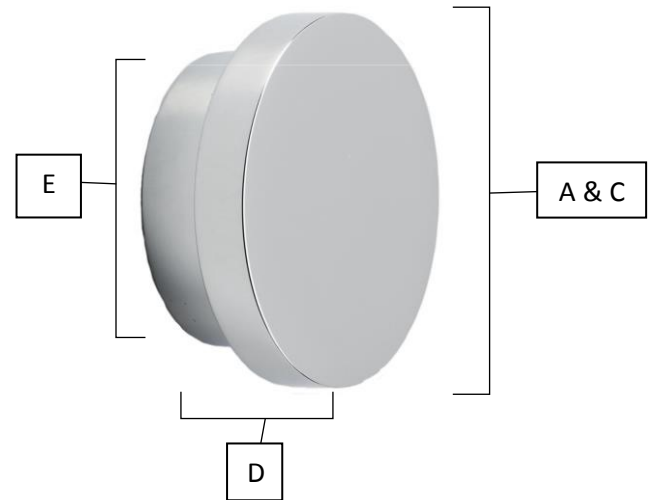

SPECIFICATIONS

REDONDO
KNOBS

FEATURES

- Modern styling
- Multiple finishes
- Concealed installation

WARRANTY

Limited lifetime

FINISHES

- Matte Black (MB)
- Polished Brass (PB)
- Polished Brass/ No Lacquer (PB/NL)
- Polished Chrome (PC)
- Polished Nickel (PN)
- Satin Brass (SB)
- Satin Nickel (SN)

MATERIAL

Brass

Item#	A	B	C	D	E
A450-14	1 3/8"		1 3/8"	9/16"	1 1/8"
A450-38	1 1/2"		1 1/2"	9/16"	1 5/16"
A450-45	1 3/4"		1 3/4"	9/16"	1 1/2"

KEY:

- A - Overall Length
- B - Center to Center
- C - Handle Width
- D - Projection
- E - Base Width