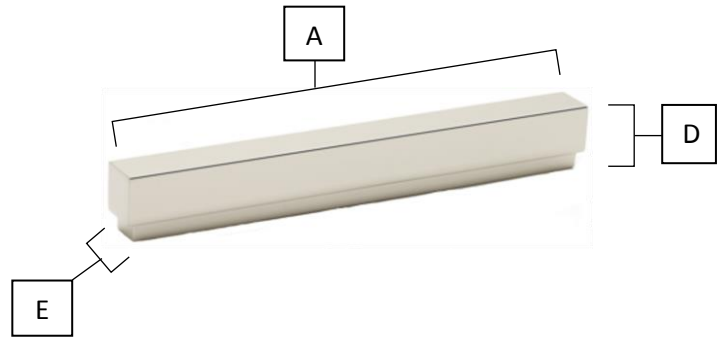

SPECIFICATIONS

SIMPLICITY
PULLS

PRODUCT SHEET

FEATURES

- Modern styling
- Multiple finishes
- Concealed installation

WARRANTY

Limited lifetime

FINISHES

- Matte Black (MB)
- Polished Brass (PB)
- Polished Brass/ No Lacquer (PB/NL)
- Polished Chrome (PC)
- Polished Nickel (PN)
- Satin Brass (SB)
- Satin Nickel (SN)

MATERIAL

Brass

Item#	A	B	C	D	E
A460-15	2"	1 1/2"	5/8"	7/8"	7/16"
A460-3	3 1/2"	3"	5/8"	7/8"	7/16"
A460-35	4"	3 1/2"	5/8"	7/8"	7/16"
A460-4	4 1/2"	4"	5/8"	7/8"	7/16"
A460-6	6 1/2"	6"	5/8"	7/8"	7/16"
A460-8	8 1/2"	8"	5/8"	7/8"	7/16"
A460-12	12 1/2"	12"	5/8"	7/8"	7/16"
A460-18	18 1/2"	18"	5/8"	7/8"	7/16"

KEY:

- A - Overall Length
- B - Center to Center
- C - Handle Width
- D - Projection
- E - Base Width

NOTE: Dimensions and specifications are subject to change without notice.