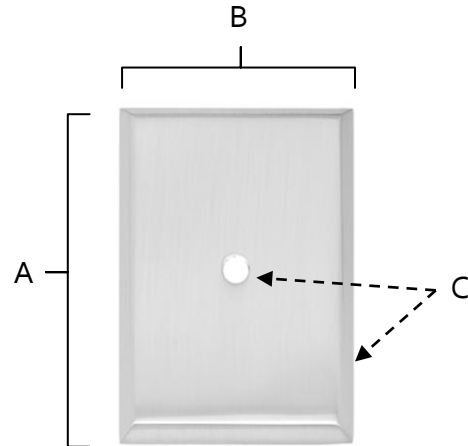

SPECIFICATIONS

**TRADITIONAL
BACKPLATES**

FEATURES

- Traditional styling
- Multiple finishes
- Concealed installation

WARRANTY

Limited lifetime

FINISHES

- Antique English (AE)
- Antique English Matte (AEM)
- Barcelona (BARC)
- Bronze (BRZ)
- Chocolate Bronze (CHBRZ)
- Matte Black (MB)
- Polished Antique (PA)
- Polished Brass (PB)
- Polished Chrome (PC)
- Polished Nickel (PN)
- Satin Nickel (SN)

MATERIAL

Brass

Item#	A	B	C
A610-14	1 7/8"	1 1/4"	1/8"
A610-38	2 1/4"	1 1/2"	1/8"
A610-45	2 5/8"	1 3/4"	1/8"

KEY:

- A - Length
- B - Width
- C - Projection

NOTE: Dimensions and specifications are subject to change without notice.