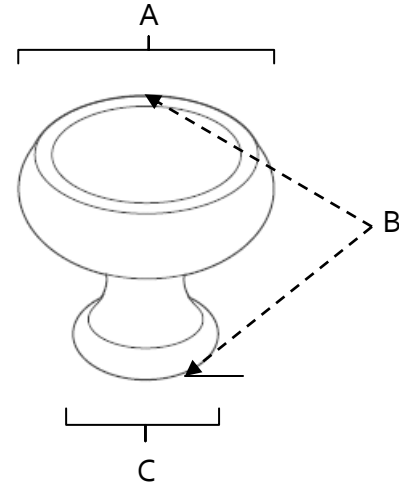

**SPECIFICATIONS**

**CHARLIE'S COLLECTION  
KNOBS**

**FEATURES**

- Transitional styling
- Multiple finishes
- Concealed installation

**WARRANTY**

Limited lifetime

**FINISHES**

- Antique English (AE)
- Antique English Matte (AEM)
- Barcelona (BARC)
- Bronze (BRZ)
- Chocolate Bronze (CHBRZ)
- Matte Black (MB)
- Polished Antique (PA)
- Polished Brass (PB)
- Polished Brass/Non-Lacquered (PB/NL)
- Polished Chrome (PC)
- Polished Nickel (PN)
- Satin Brass (SB)
- Satin Nickel (SN)

**MATERIAL**

Brass

Item#	A	B	C
A626-14	1 1/4"	1 1/8"	3/4"
A626-38	1 1/2"	1 1/4"	13/16"

**KEY:**

- A - Length and Width
- B - Projection
- C - Mount Length and Width

NOTE: Dimensions and specifications are subject to change without notice.