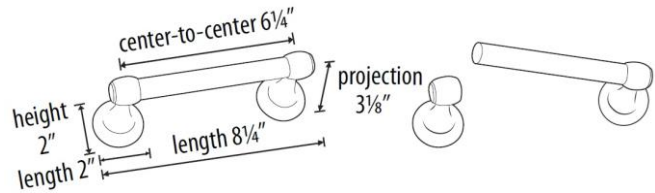

SPECIFICATIONS

ROYALE
SWING TISSUE HOLDER

FEATURES

- Transitional styling
- Multiple finishes
- Concealed installation

WARRANTY

Limited lifetime

FINISHES

- Polished Brass (PB)
- Polished Brass/Non-lacquered (PB/NL)
- Polished Chrome (PC)
- Bronze (BRZ)
- Chocolate Bronze (CHBRZ)
- Polished Nickel (PN)
- Satin Nickel (SN)

MATERIAL

Brass

Item#

A6662

NOTE: Dimensions and specifications are subject to change without notice.