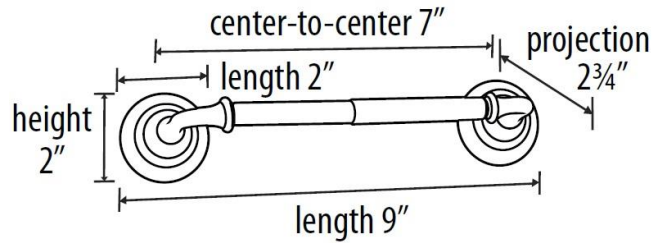

"Creations"®
by ALNO, INC.

PRODUCT SHEET

SPECIFICATIONS

CHARLIE'S COLLECTION TISSUE HOLDER

FEATURES

Transitional styling
Multiple finishes
Concealed installation

WARRANTY

Limited lifetime