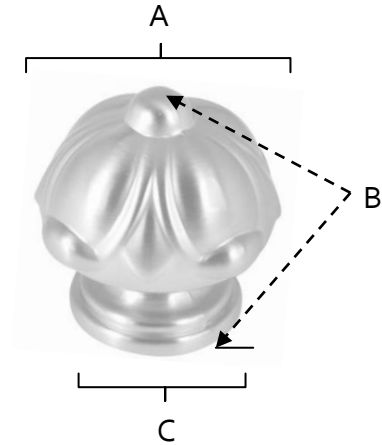

SPECIFICATIONS

**ORNATE
KNOBS**

FEATURES

Traditional styling
Multiple finishes
Concealed installation

WARRANTY

Limited lifetime

FINISHES

Polished Brass (PB)
Polished Brass, No Lacquer (PB/NL)
Antique English (AE)
Antique English Matte (AEM)
Barcelona (BARC)
Polished Antique (PA)
Satin Nickel (SN)

MATERIAL

Brass

Item#	A	B	C
A6929-14	1 1/4"	1"	7/8"
A6929-38	1 1/2"	1 1/4"	1"

KEY:

A - Length and Width
B - Projection
C - Mount Length and Width

NOTE: Dimensions and specifications are subject to change without notice.