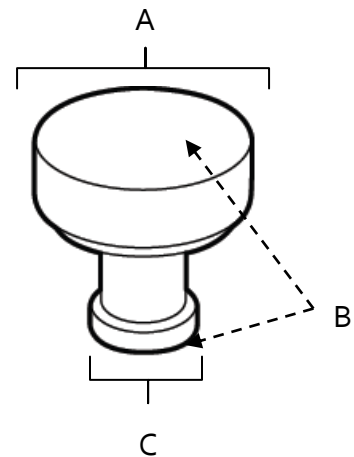

SPECIFICATIONS

MODERNE KNOBS

FEATURES

- Modern styling
- Multiple finishes
- Concealed installation

WARRANTY

- Limited lifetime

FINISHES

- Bronze (BRZ)
- Matte Black (MB)
- Polished Brass (PB)
- Polished Brass/Non-Lacquered (PB/NL)
- Polished Chrome (PC)
- Polished Nickel (PN)
- Satin Brass (SB)
- Satin Nickel (SN)

MATERIAL

- Brass

Item#	A	B	C
A716-34	3/4"	7/8"	3/8"
A716-1	1"	1"	1/2"
A716-18	1 1/8"	1 1/8"	9/16"
A716-38	1 1/2"	1 1/8"	5/8"

KEY:

- A - Length and Width
- B - Projection
- C - Mount Length and Width

NOTE: Dimensions and specifications are subject to change without notice.