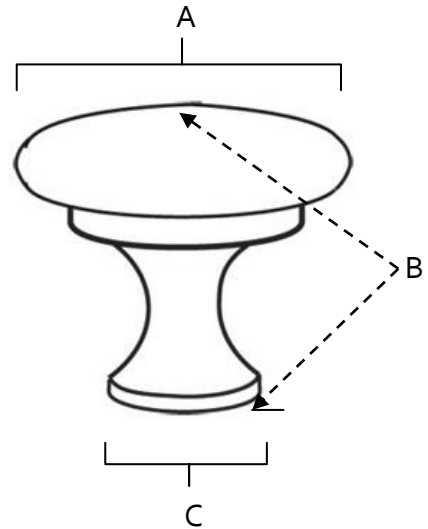

SPECIFICATIONS

**TRADITIONAL
KNOBS**

FEATURES

- Traditional styling
- Multiple finishes
- Concealed installation

WARRANTY

Limited lifetime

FINISHES

- Polished Brass (PB)
- Polished Chrome (PC)
- Antique English (AE)
- Antique English Matte (AEM)
- Antique Pewter (AP)
- Barcelona (BARC)
- Bronze (BRZ)
- Chocolate Bronze (CHBRZ)
- Matte Black (MB)
- Polished Antique (PA)
- Polished Nickel (PN)
- Satin Nickel (SN)

MATERIAL

Brass

Item#	A	B	C
A814-1	1"	1"	9/16"
A814-14	1 1/4"	1"	5/8"
A814-34	3/4"	3/4"	3/8"
A814-38	1 1/2"	1"	11/16"
A814-45	1 3/4"	1 1/4"	3/4"

KEY:

- A - Length and Width
- B - Projection
- C - Mount Length and Width