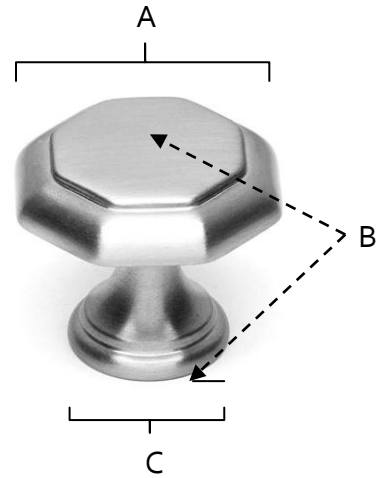

SPECIFICATIONS

**CONTEMPORARY
HEXAGON KNOBS**

FEATURES

Modern styling
Multiple finishes
Concealed installation

WARRANTY

Limited lifetime

FINISHES

Barcelona (BARC)
Bronze (BRZ)
Chocolate Bronze (CHBRZ)
Matte Black (MB)
Polished Antique (PA)
Polished Brass (PB)
Polished Chrome (PC)
Polished Nickel (PN)
Satin Nickel (SN)

MATERIAL

Brass

Item#	A	B	C
A828-1	1 1/8"	1"	11/16"
A828-14	1 3/8"	1 1/8"	3/4"

KEY:

A - Length and Width
B - Projection
C - Mount Length and Width

NOTE: Dimensions and specifications are subject to change without notice.