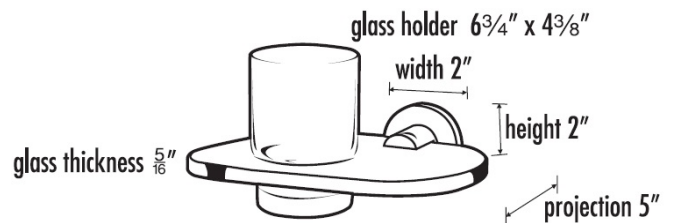

**SPECIFICATIONS**

**CONTEMPORARY I**

TUMBLER HOLDER WITH TUMBLER

**FEATURES**

Modern styling  
Multiple finishes  
Concealed installation

**WARRANTY**

Limited lifetime

**FINISHES**