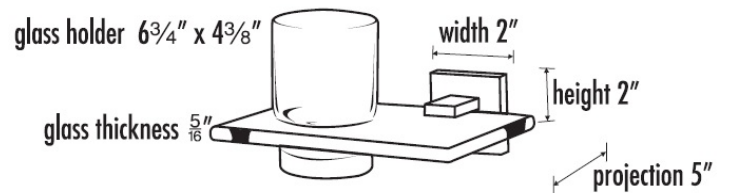

SPECIFICATIONS

CONTEMPORARY II

TUMBLER HOLDER WITH TUMBLER

FEATURES

Modern styling
Multiple finishes
Concealed installation

WARRANTY

Limited lifetime

FINISHES