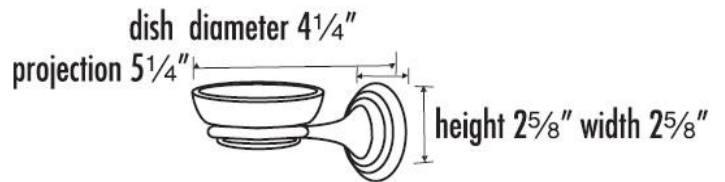

SPECIFICATIONS

EMBASSY
SOAP HOLDER WITH DISH

FEATURES

Traditional styling
Multiple finishes
Concealed installation

WARRANTY

Limited lifetime

FINISHES

Polished Brass (PB)
Polished Brass/Non-lacquered (PB/NL)
Polished Chrome (PC)
Antique English (AE)
Antique English Matte (AEM)
Barcelona (BARC)
Bronze (BRZ)
Chocolate Bronze (CHBRZ)
Polished Nickel (PN)
Satin Nickel (SN)