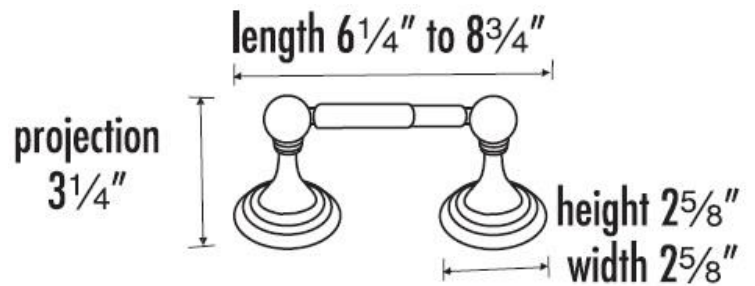

SPECIFICATIONS

EMBASSY
TISSUE HOLDER

FEATURES

Traditional styling
Multiple finishes
Concealed installation

WARRANTY

Limited lifetime

FINISHES

Polished Brass (PB)
Polished Brass/Non-lacquered (PB/NL)
Polished Chrome (PC)
Antique English (AE)
Antique English Matte (AEM)
Barcelona (BARC)
Bronze (BRZ)
Chocolate Bronze (CHBRZ)
Polished Nickel (PN)
Satin Nickel (SN)

MATERIAL

Brass

Item#

A9060

NOTE: Dimensions and specifications are subject to change without notice.