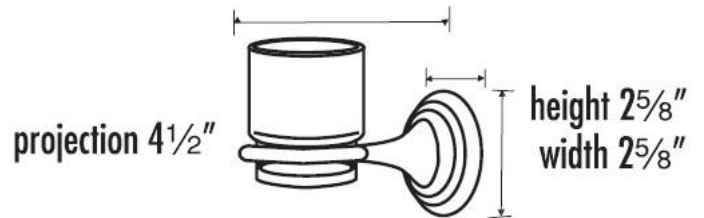

SPECIFICATIONS

EMBASSY

TUMBLER HOLDER WITH TUMBLER

FEATURES

Traditional styling
Multiple finishes
Concealed installation

WARRANTY

Limited lifetime

FINISHES