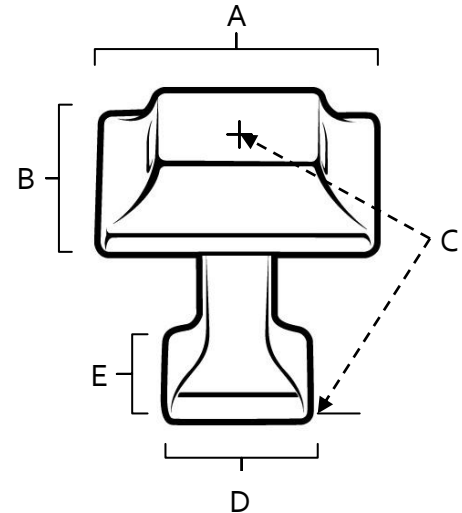

SPECIFICATIONS

**MILLENNIUM
SQUARE KNOBS**

FEATURES

Modern styling
Multiple finishes
Concealed installation

WARRANTY

Limited lifetime

FINISHES

Bronze (BRZ)
Matte Black (MB)
Polished Brass (PB)
Polished Brass/Non-Lacquered (PB/NL)
Polished Chrome (PC)
Polished Nickel (PN)
Satin Brass (SB)
Satin Nickel (SN)

MATERIAL

Brass

Item#	A	B	C	D	E
A950-1	1"	1"	1"	1/2"	1/2"
A950-14	1 1/4"	1 1/4"	1"	5/8"	5/8"

KEY:

A - Length
B - Width
C - Projection
D - Mount Length
E - Mount Width

NOTE: Dimensions and specifications are subject to change without notice.