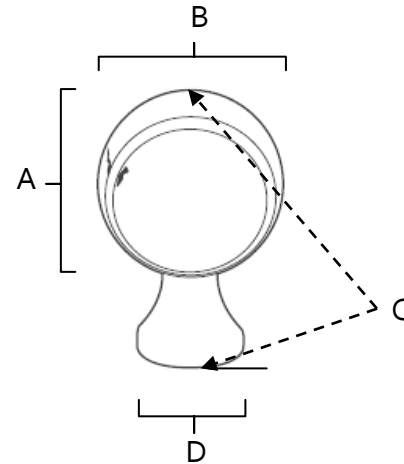

**SPECIFICATIONS**

**ROYALE  
PINCH KNOB**

**FEATURES**

- Transitional styling
- Multiple finishes
- Concealed installation

**WARRANTY**

Limited lifetime

**FINISHES**

- Polished Brass (PB)
- Polished Brass/Non-lacquered (PB/NL)
- Polished Chrome (PC)
- Antique English (AE)
- Antique English Matte (AEM)
- Barcelona (BARC)
- Bronze (BRZ)
- Chocolate Bronze (CHBRZ)
- Polished Antique (PA)
- Polished Nickel (PN)
- Satin Nickel (SN)

**MATERIAL**

Brass

Item#	A	B	C	D
<b>A980</b>	7/8"	7/8"	1 1/8"	1/2"

**KEY:**

- A - Length
- B - Width
- C - Projection
- D - Mount Length and Width

NOTE: Dimensions and specifications are subject to change without notice.