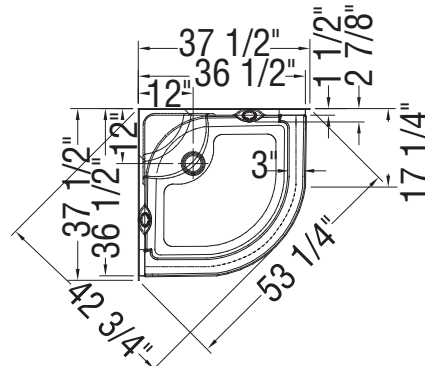

With footrest

MAAX IES 1/2 positioning

With seat

MAAX IES 1/2 positioning

All dimensions are approximate. Structure measurements must be verified against the unit to ensure proper fit.

- Canada** Alberta British Columbia Manitoba New Brunswick Newfoundland Nova Scotia Northwest Territories Ontario Prince Edward Island Quebec Saskatchewan Yukon Territory
- United States** Alabama Alaska Arizona Arkansas California Colorado Connecticut Delaware District of Columbia Florida Georgia Hawaii Idaho Illinois Indiana Iowa Kansas Kentucky Louisiana Maine Maryland Massachusetts Michigan Minnesota Mississippi Missouri Montana Nebraska Nevada New Hampshire New Jersey New Mexico New York North Carolina North Dakota Ohio Oklahoma Oregon Pennsylvania Rhode Island South Carolina South Dakota Tennessee Texas Utah Vermont Virginia Washington West Virginia Wisconsin Wyoming
- International** Jamaica Switzerland Korea China Taiwan Pilipinas Vietnam Malaysia Singapore Egypt Kuwait Dubai Qatar Saudi Arabia Bermuda Turks & Caicos Dominican Republic Panama Costa Rica Guatemala Colombia