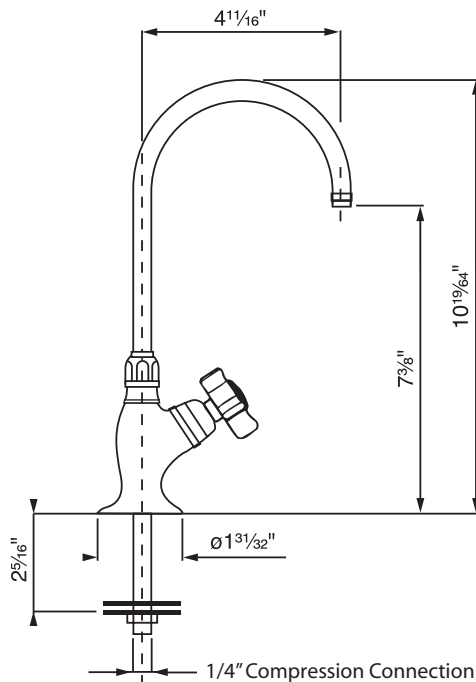

COUNTRY KITCHEN C-SPOUT FILTER FAUCET

Perrin & Rowe® Filtration featuring "Triflow® Technology"

AKIT1635LM (Mini Metal Lever)

AKIT1635LP (Mini Porcelain Lever)

AKIT1635X (Mini Five Spoke Handle)

AKIT1635XM (Mini Cross Handle)

FEATURES

- Mini cross handle is XM, mini five spoke handle is X
- Solid brass with porcelain handle accent
- Height 10 19/64" & reach 4 11/16"
- 1/4-turn ceramic valve, swivel spout
- 1/4" compression connection not included
- 1/2 GPM at 45 PSI
- 1 3/8" max. hole cutout
- Not suitable for R.O. systems or instant hot systems
- Faucet made in Italy. Filter made in Switzerland.

FINISHES

- Polished Chrome
- Polished Nickel
- Italian Brass
- Satin Nickel
- Tuscan Brass

WARRANTY

- Limited Lifetime
- No warranty on Tuscan Brass
- 5-year warranty on Italian Brass