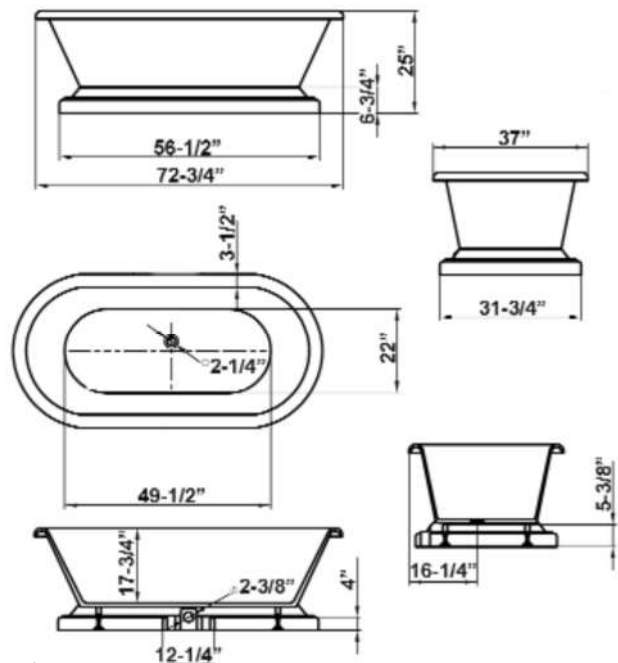

Dimensions of fixture are nominal and specifications subject to change without notice.