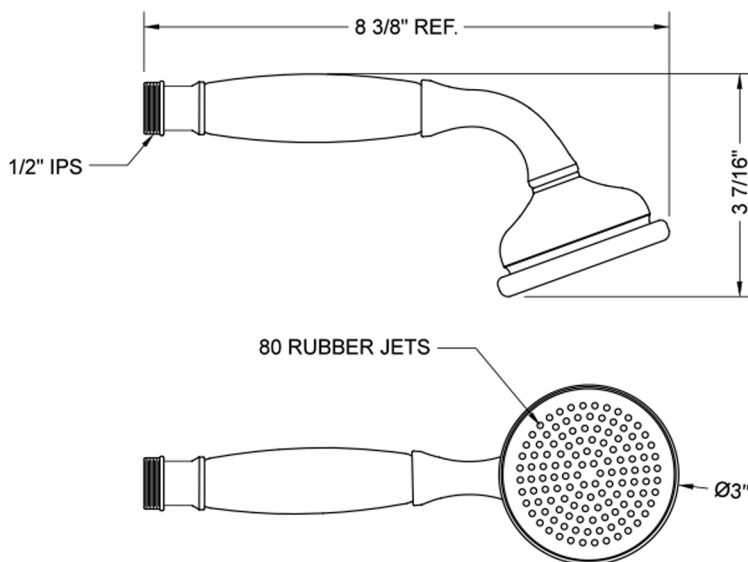

Sunburst Handshower- 1.75 GPM

Model #: B200-1.75-

FEATURES:

- Brass single function handshower
- 1/2" IPS male threads
- Removable white protective rings included (non functional)
- Comfortable balanced feel
- Traditional decorative design
- Available flow rates: 2.5, 2.0, 1.75, & 1.5 GPM
- White ABS handle cover
- Not available in WH & JACLO=COLOR
- 1.75 GPM—WaterSense approved

SPECIFICATION DRAWING:

SPRAY PATTERNS: