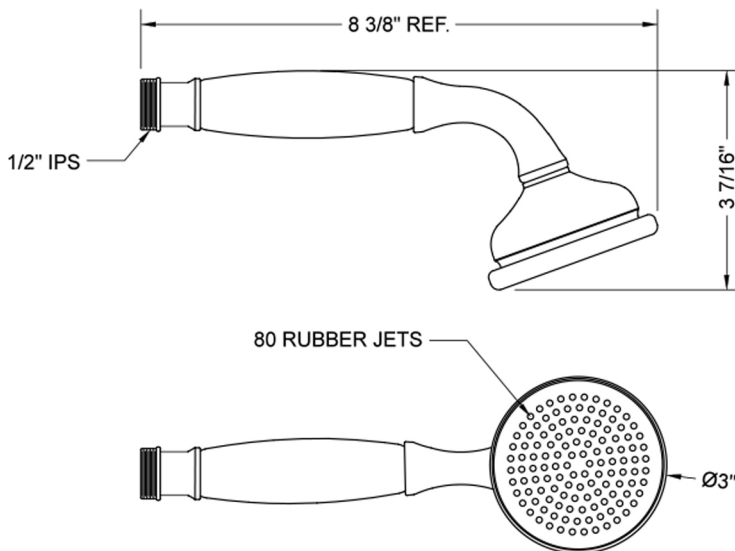

Sunshine Handshower - 2.0 GPM

Model #: B240-2.0-

FEATURES:

- Brass single function handshower
- 1/2" IPS male threads
- Removable white protective rings included (non functional)
- Comfortable balanced feel
- Traditional decorative design
- Available flow rates: 2.5, 2.0, 1.75, & 1.5 GPM
- Not available in WH & JACLO=COLOR
- 1.75 GPM—WaterSense approved

SPECIFICATION DRAWING:

SPRAY PATTERNS:

COMPLIANCES:

CEC

Complies with: ASME A112.18.1-2012/CSA B125.1-12