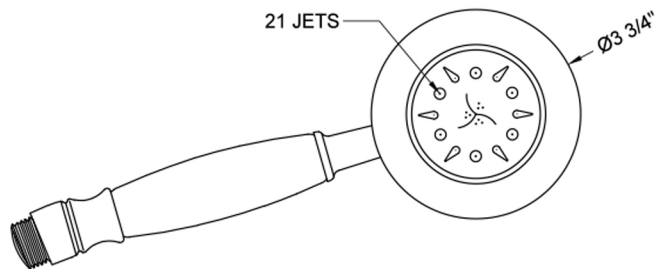

SPECIFICATION DRAWING: