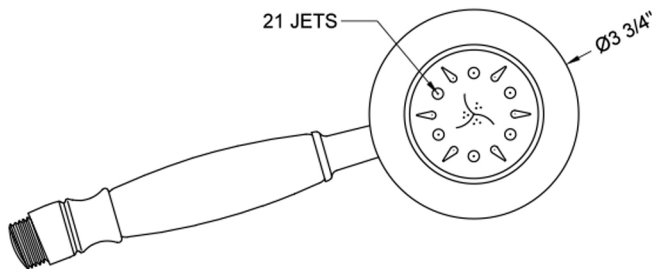

SPECIFICATION DRAWING: