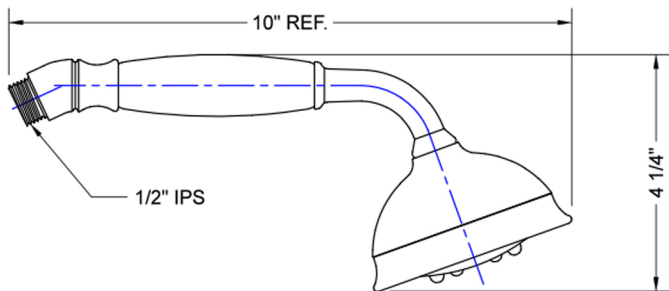

SPECIFICATION DRAWING: