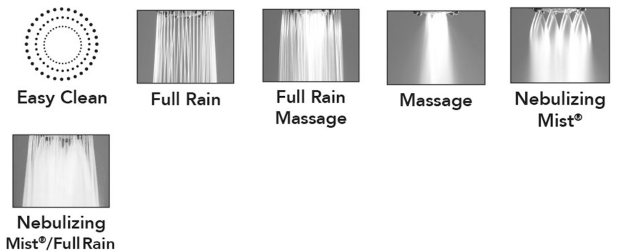

SPRAY PATTERNS:

COMPLIANCES:

CEC

Complies with: ASME A112.18.1-2012/CSA B125.1-12