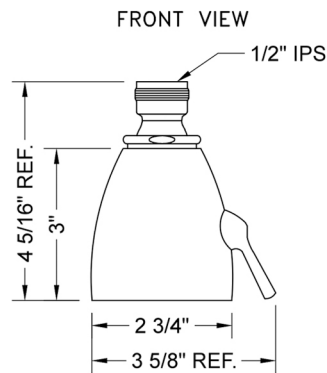

Contempo #2 Showerhead - 1.75 GPM

Model #: B728-1.75-

FEATURES:

- 2 3/4" Brass adjustable spray showerhead
- 1/2" IPS adjustable brass ball joint to adjust angle of showerhead
- 6 adjustable jets with 48 individual sprays
- Adjusts from wide to narrow rain
- Easy clean flush system
- Available flow rates: 2.5, 2.0, 1.75 & 1.5 GPM
- 1.75 GPM - WaterSense Approved

SPECIFICATION DRAWING:

BOTTOM VIEW

JACLO 
 7.6 L/min 2.0 GPM | A112.18.1M
 MANUFACTURER AND cUPC LOGO

SPRAY PATTERNS: