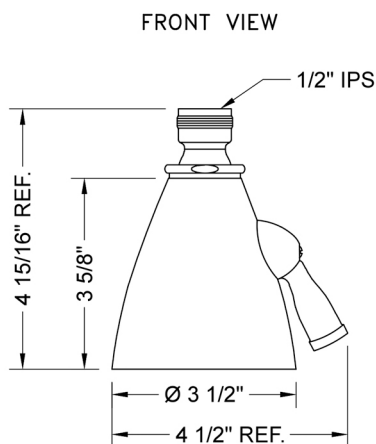

SPECIFICATION DRAWING:

FRONT VIEW

SPRAY PATTERNS:

COMPLIANCES:

CEC

Complies with: ASME A112.18.1-2012/CSA B125.1-12