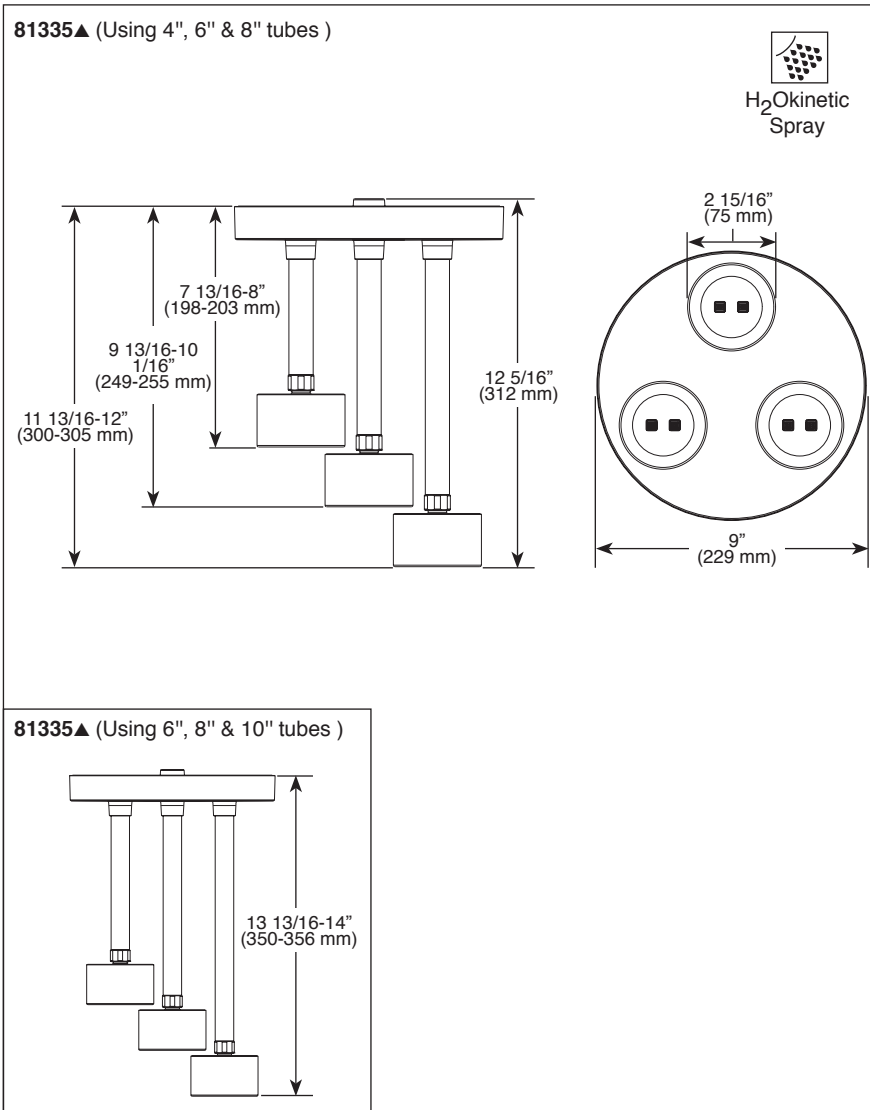

81335▲

Submitted Model No.: _____

Specific Features: _____

▲ Designate proper finish suffix

BRIZO®

CEILING MOUNT PENDANT RAINCAN SHOWERHEAD

■ Litze™ Collection

FEATURES:

- H₂Okinetic Technology® single function showerhead

STANDARD SPECIFICATIONS:

- Maximum 1.75 gpm @ 80 psi, 6.6 L/min @ 550 kPa
- Solid brass tubes & spray shells
- Showerhead has 1/2"-14 NPSM female connection
- Recommended ceiling height 9' minimum
- Individual ball nuts allow independent pivot and rotate adjustment of each pendant
- Includes 4 pendant tube lengths 4", 6", 8", 10" to accommodate higher ceilings, one for each length