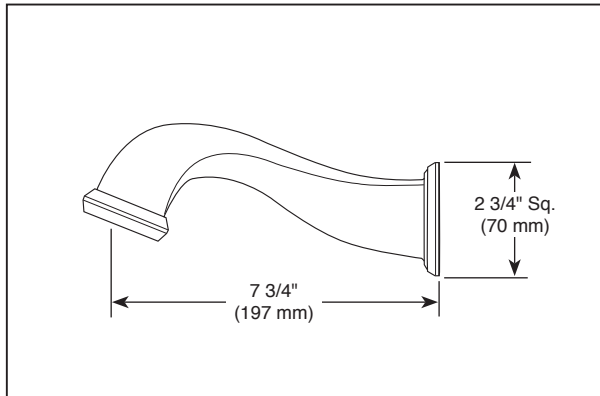

Submitted Model No.: _____
Specific Features: _____

▲ Designate proper finish suffix

BRIZO®

DIVERTER TUB SPOUT

■ Virage® Bath Collection

STANDARD SPECIFICATIONS:

- Pull-down diverter tub spout
- Solid brass construction
- Spout features hidden stream straightener
- Thread onto 1/2" NPT using included adapter (RP49349)