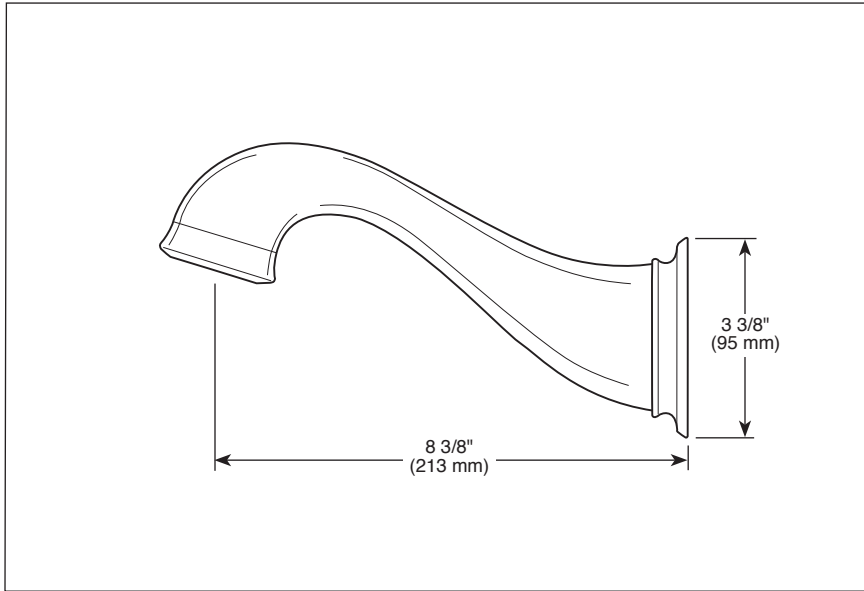

RP70908▲

Submitted Model No.: _____

Specific Features: _____

▲ Designate proper finish suffix

BRIZO®

DIVERTER TUB SPOUT

■ Charlotte® Bath Collection

STANDARD SPECIFICATIONS:

- Pull-down diverter tub spout
- Solid brass construction
- Spout features hidden stream straightener
- Thread onto 1/2" NPT using included adapter (RP49349)

WARRANTY

- Lifetime limited warranty on parts (other than electronic parts and batteries) and finishes: or, for commercial users, for 5 years from date of purchase.
- 5 year limited warranty on electronic parts (other than batteries); or, for commercial users, for 1 year from the date of purchase. No warranty is provided on batteries.