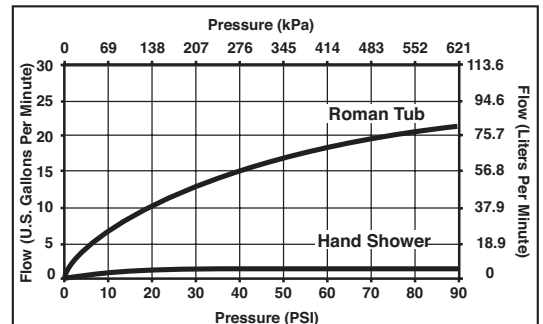

Brizo Kitchen & Bath Company reserves the right (1) to make changes in specifications and materials, and (2) to change or discontinue models, both without notice or obligation. Dimensions are for reference only. See current full-line price book or www.brizo.com for finish options and product availability.

BSP-B-T67336 Rev. G

Brizo Kitchen & Bath Company

55 E. 111th Street, Indianapolis, Indiana 46280
350 South Edgeware Road, St. Thomas, ON N5P 4L1
© 2017 Brizo Kitchen & Bath Company