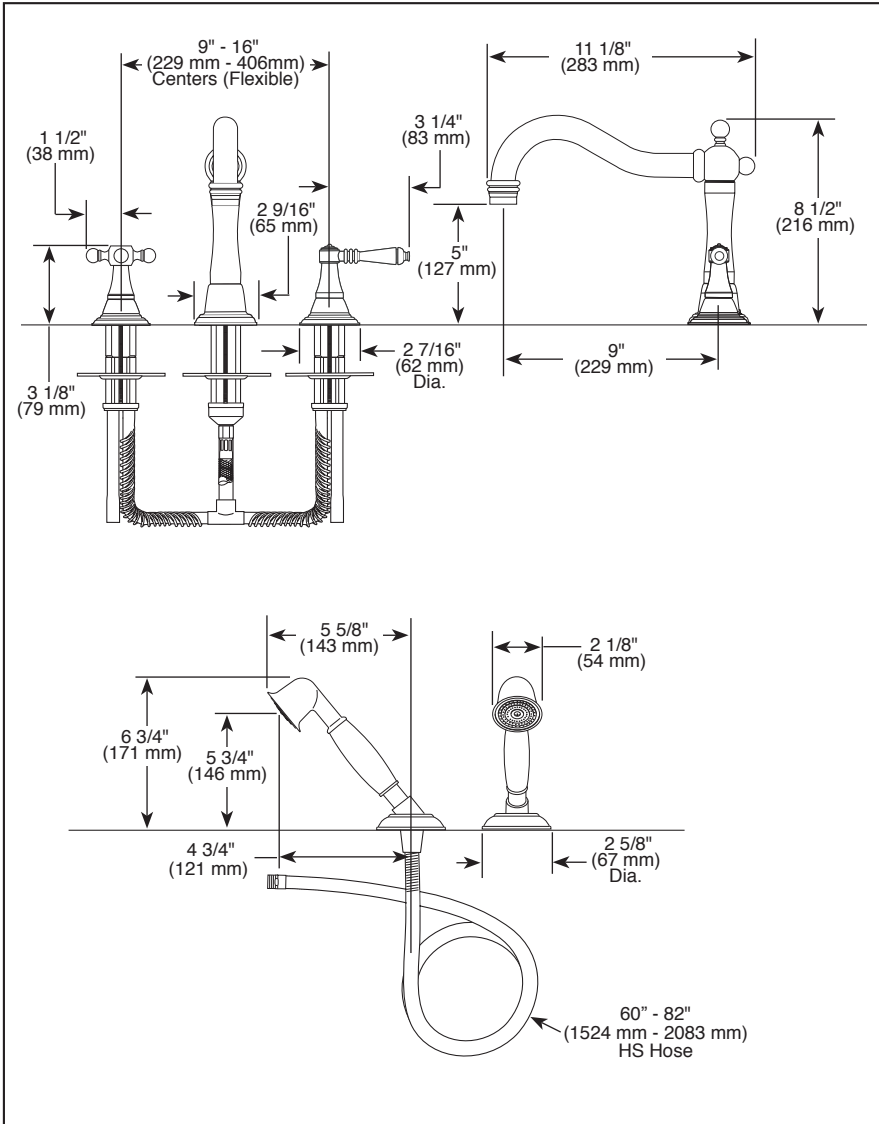

▲ Designate Proper Finish Suffix

BRIZO®

ROMAN TUB/WHIRLPOOL FAUCET TRIM

- Tresa® Bath Collection
- Three Hole Installation (T67336 & T67338 Series)
- Four Hole Installation (T67436 & T67438 Series)
- Rough-In Kit Must Also be Ordered to Complete Installation (R64707 for Four Hole and R62707 for Three Hole)

STANDARD SPECIFICATIONS:

- Trim Only for two handle Roman Tub faucet for concealed mounting
- Temperature and volume controlled with handles
- Rough-In kit must also be ordered to complete installation (R64707 for four hole and R62707 for three hole). There are separate specification sheets on each rough-in kit if more details are required.
- Handshower maximum 1.75 gpm @ 80 psi, 6.6 L/min @ 550 kPa
- Minimum 4 1/2" (114 mm) to maximum 8" (203 mm) distance between holes
- Accomodates up to 2 1/2" deck thickness

WARRANTY

- Lifetime limited warranty on parts (other than electronic parts and batteries) and finishes; or, for commercial users, for 5 years from date of purchase.
- 5 year limited warranty on electronic parts (other than batteries); or, for commercial users, for 1 year from the date of purchase. No warranty is provided on batteries.

COMPLIES WITH:

- ASME A112.18.1 / CSA B125.1
- Indicates compliance to ICC/ANSI A117.1 - Valve control only
- EPA WaterSense® - Applies to handshower only - RP34696*