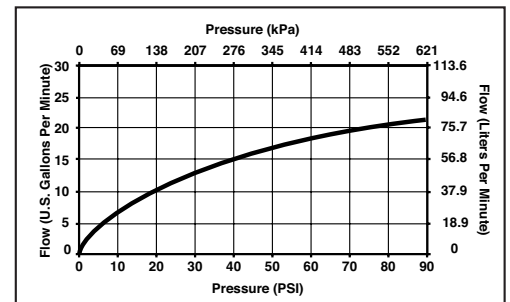

Brizo Kitchen & Bath Company reserves the right (1) to make changes in specifications and materials, and (2) to change or discontinue models, both without notice or obligation. Dimensions are for reference only. See current full-line price book or www.brizo.com for finish options and product availability.