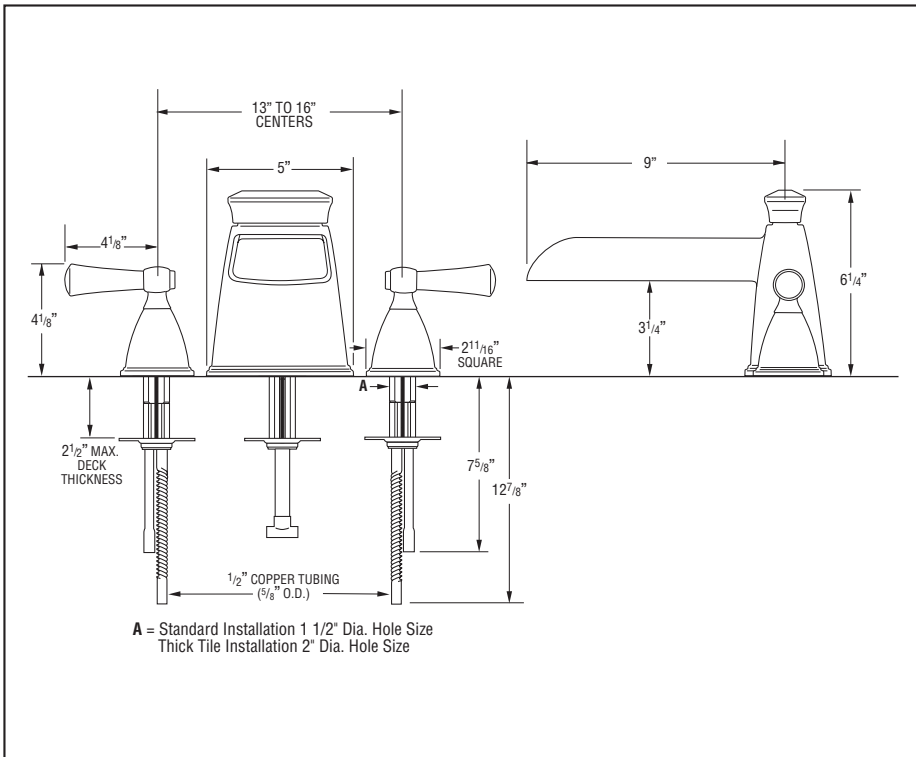

T6745▲

Submitted Model No.: _____

Specific Features: _____

▲ Designate proper finish suffix

BRIZO®

BATH VALVES

- Vesi® Collection Open Channel Spout
- Two-Handle Roman Tub Valve Trim
- Flexible Deck or Ledge Mount

STANDARD SPECIFICATIONS:

- Three hole installation
- Valve mechanism shall be of the rotating cylinder type with 180° rotation
- Ceramic disc valving
- Hot and cold stem units shall be interchangeable
- All operating parts shall be replaceable from the top
- Adjustable rough-in for thick and thin deck installations (R62707) must be ordered separately
- For thick deck application-rough installed before mud and tile