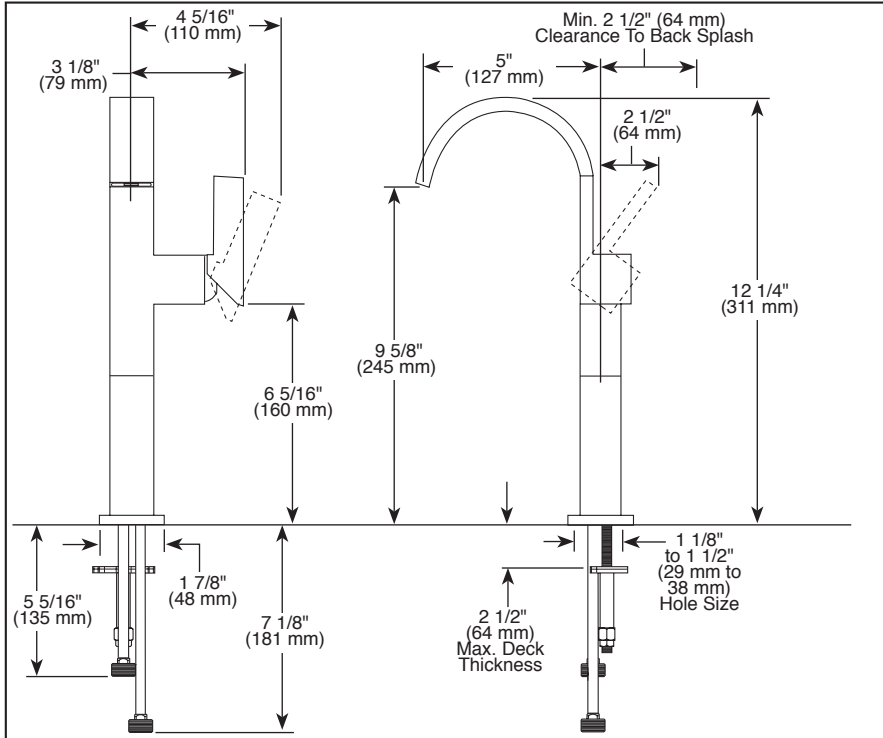

BRIZO®

VESSEL FAUCETS

- Siderna® Bath Collection
- Single Handle Deck Mount

STANDARD SPECIFICATIONS:

- Maximum 1.50 gpm @ 60 psi, 5.70 L/min @ 414 kPa
- Maximum (ECO models only) 1.20 gpm @ 60 psi, 4.54 L/min @ 414 kPa
- One hole mount
- Solid brass fabricated body
- 1/2-14 NPSM threaded inlets
- Control mechanism - 28 mm ceramic disc cartridge with metal stem
- Drain sold separately

Submitted Model No.: _____

Specific Features: _____

<p>RP72411▲ Grid Strainer Drain less overflow holes</p> 	<p>RP72413▲ Push Button Drain less overflow holes</p>  <p>2 3/4" (70 mm) Dia.</p>	<p>RP81627▲ Push Button Drain less overflow holes</p>  <p>1 5/8" (41 mm) Dia.</p>
<p>RP72412▲ Grid Strainer Drain with overflow holes</p> 	<p>RP72414▲ Push Button Drain with overflow holes</p>  <p>2 3/4" (70 mm) Dia.</p>	<p>RP81628▲ Push Button Drain with overflow holes</p>  <p>1 5/8" (41 mm) Dia.</p>