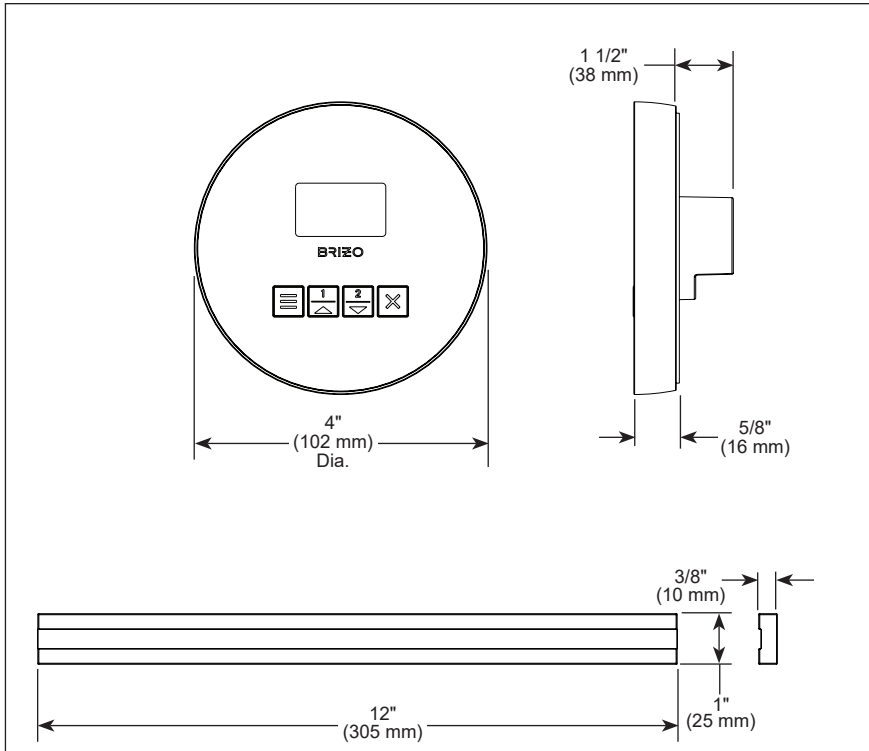

STEAMHEAD STANDARD SPECIFICATIONS:

- Includes 3/4" NPT female thread for connection to steam line
- Steam head should be mounted 12" - 18" above the finished floor or 6" above the rim of the tub. The mounting location must also not be directly beneath the control and should be as far from the seating area as possible.

WARRANTY

- Steam Generators – Lifetime limited warranty; or for commercial purchasers (including for steam bath generators with model numbers beginning with 8GE that are 7.5kW-15kW), one (1) year from the date the product is received by the original purchaser or their authorized representative (installation contractor, etc.).
- Electronic Parts for Steam Bath Generators, Controls, Spa Options and Accessories – two (2) years from the date the product is received by the original consumer purchaser or their authorized representative (installation contractor, etc.); or for commercial purchasers, one (1) year from the date the product is received by the original purchaser or their authorized representative (installation contractor, etc.).
- Please go to www.brizo.com for the complete details of our limited warranty.