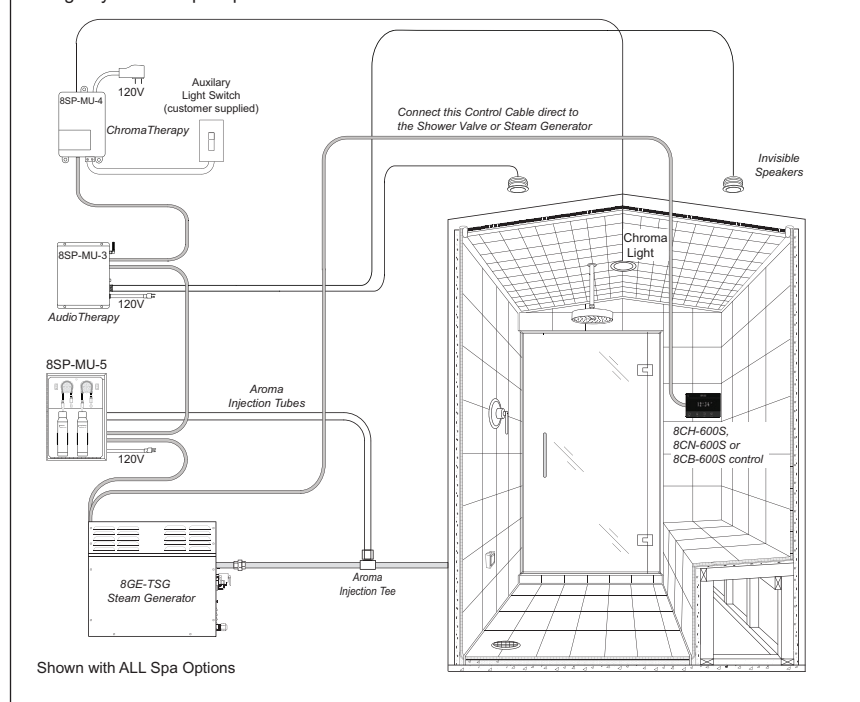

BRIZO®

CHROMATHERAPY MODULE AND TRIM RING

STANDARD SPECIFICATIONS:

- Includes chromatherapy module and light fixture with finished trim ring
- High-powered recessed LED light fixture
- System provides natural white light, equivalent to a 60-watt incandescent bulb
- System can be controlled only by the Digital Interface
- Choose from colors blue, green, pink, yellow, red, violet and white
- Fully programmable with the 8CB-600, 8CH-600 and 8CN-600 control

Wiring Layout with Spa Options

▲ Designate Proper Finish Suffix

COMPLIES WITH:

- cUL Listed

Brizo Kitchen & Bath Company reserves the right (1) to make changes in specifications and materials, and (2) to change or discontinue models, both without notice or obligation. Dimensions are for reference only. See current full-line price book or www.brizo.com for finish options and product availability.