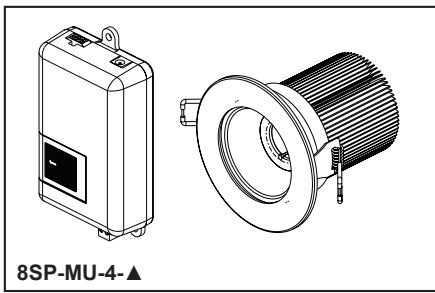

BRIZO®

CHROMATHERAPY MODULE AND TRIM RING

STANDARD SPECIFICATIONS:

- Includes chromatherapy module and light fixture with finished trim ring
- High-powered recessed LED light fixture
- System provides natural white light, equivalent to a 60-watt incandescent bulb
- System can be controlled only by the Digital Interface
- Choose from colors blue, green, pink, yellow, red, violet and white
- Fully programmable with the 8CB-600, 8CH-600 and 8CN-600 control