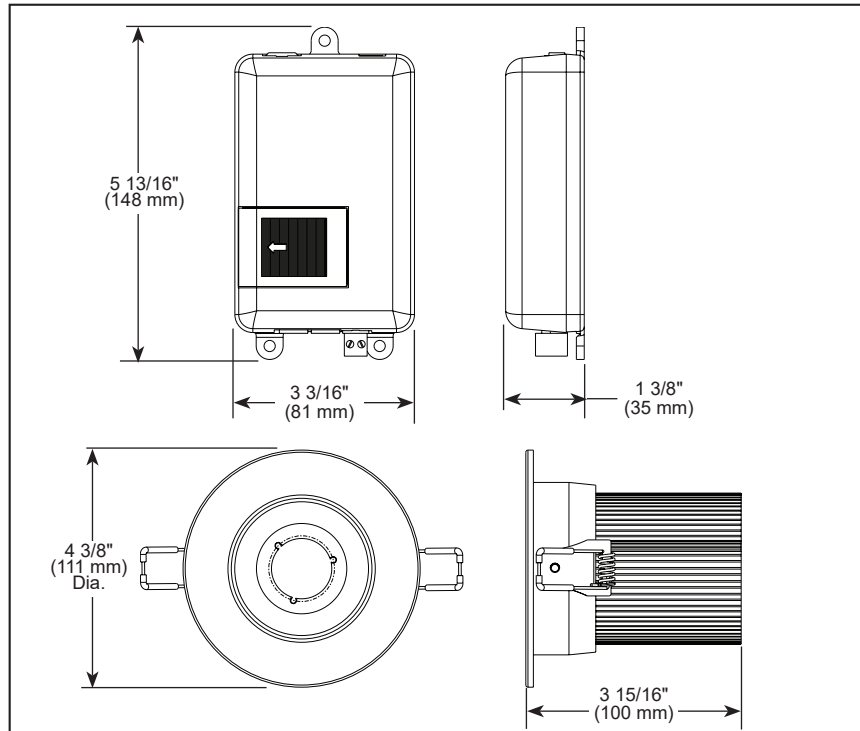

BRIZO®

CHROMATHERAPY MODULE AND TRIM RING

STANDARD SPECIFICATIONS:

- Includes chromatherapy module and light fixture with finished trim ring
- High-powered recessed LED light fixture
- System provides natural white light, equivalent to a 60-watt incandescent bulb
- System can be controlled only by the Digital Interface
- Choose from colors blue, green, pink, yellow, red, violet and white
- Fully programmable with the 8CB-600, 8CH-600 and 8CN-600 control