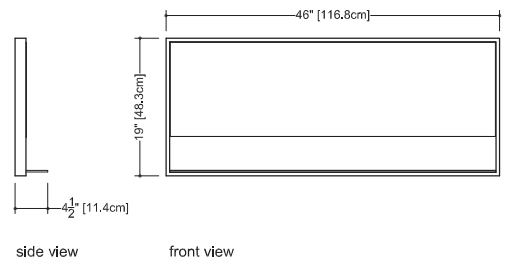

Furniture

HORIZONTAL MIRROR C 1946M – mirror finish **C 1946B** – brushed finish **C 1946BLK** – blackened mirror
dimensions: 19" height x 46" wide - 483 x 1168 mm

- **Stainless steel**
grade 304
gauge 16
- **finish**
mirror
brushed
blackened mirror

- mirror is made of stainless steel
- j-hook
- weight - 39 lb (US) 18 kg (CA)

WETSTYLE cannot be held responsible for any technical errors and reserves the right to make revisions without notice.

Approximate measurement.
The manufacturer accepts 1/4" (6.35mm) variance.