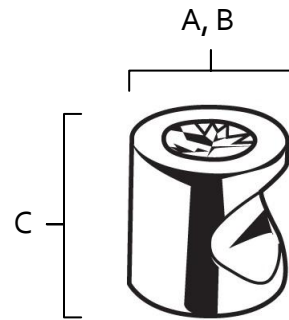

SPECIFICATIONS

**CONTEMPORARY
CRYSTAL
ROUND KNOBS**

FEATURES

- Modern styling
- Multiple finishes
- Concealed installation

WARRANTY

Limited lifetime

FINISHES

- Polished Chrome (PC)
- Polished Nickel (PN)
- Satin Nickel (SN)
- Satin Brass (SB)

MATERIAL

- Brass
- Swarovski Crystal

Item#	A	B	C
C823-34	3/4"	3/4"	3/4"
C823-1	1"	1"	1"
C824-1	1"	1"	1 1/8"

KEY:

- A - Length
- B - Width
- C - Projection

NOTE: Dimensions and specifications are subject to change without notice.