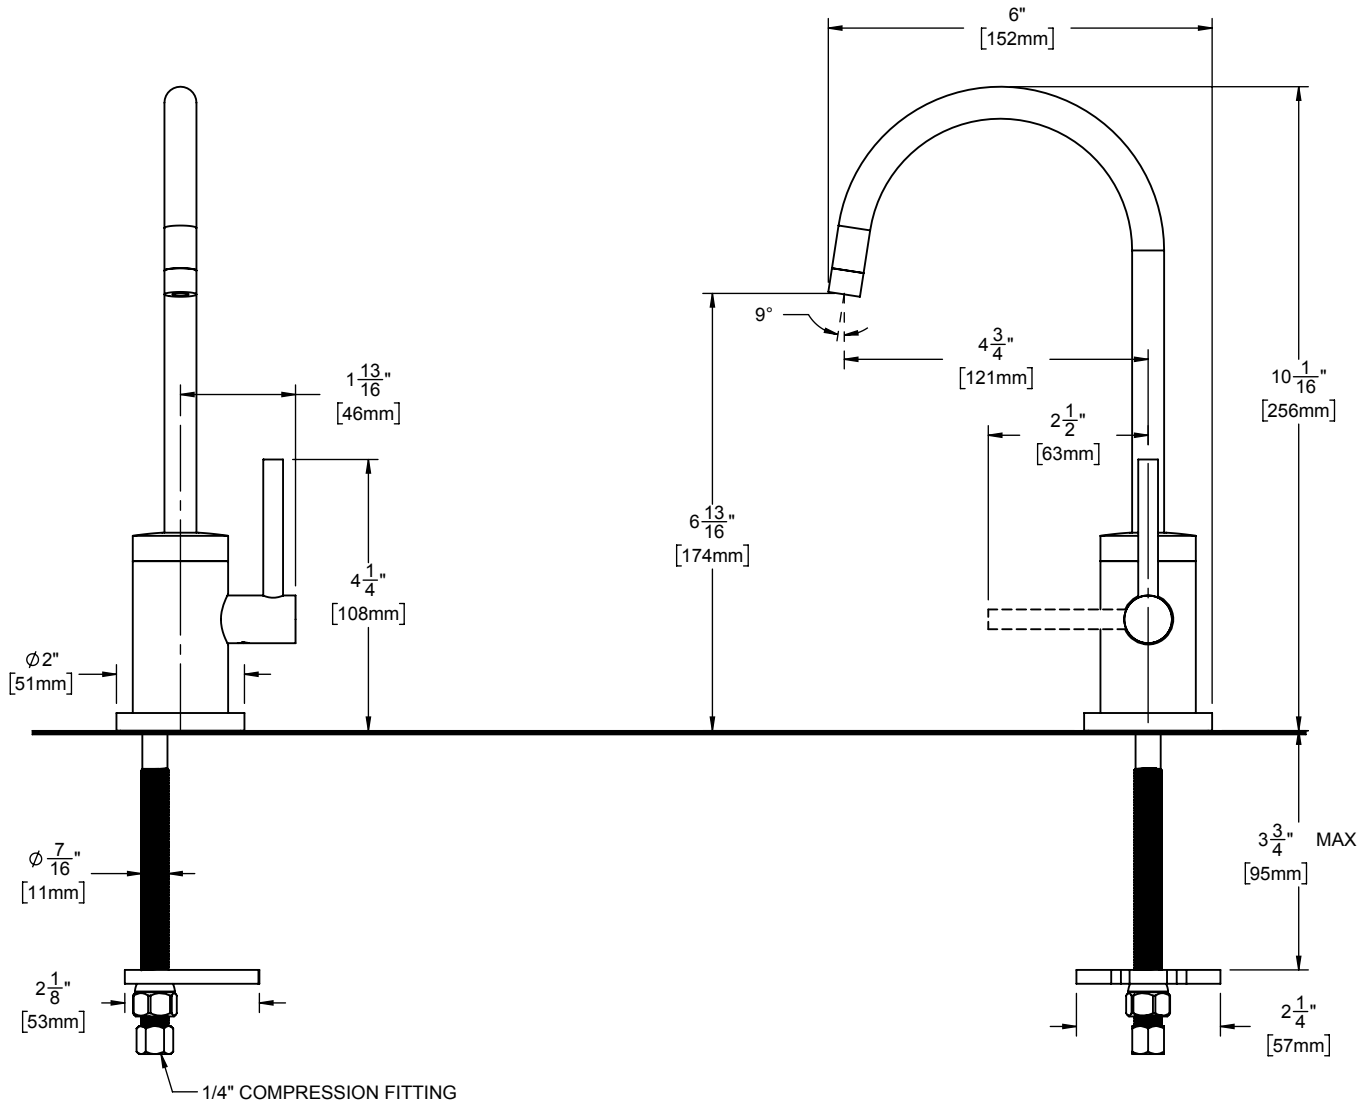

### Features

- Over 28 finishes including 13 PVD finishes
- All brass construction
- 360° rotating spout
- Fits most popular cold/filtered water units with 1/4" compression; faucet is **not** compatible with RO filter units
- Max flow rate: 1.8 gpm (6.8 L /min); flow rate may vary based on filter unit
- Ceramic disc cartridge

### CF-9620-K50-BST CF-9620-K50-ST

CF-9620-K50-ST shown

XX = DENOTES  
HANDLE STYLE

THROUGH-HOLE SPECIFICATIONS		
MIN	RECOMMENDED	MAX
Ø 1/2" [13mm]	Ø 1" [25mm]	Ø 1-1/2" [38mm]

ALL DIMENSIONS SHOWN TO NEAREST 1/16"  
[DIMENSIONS SHOWN TO NEAREST 1mm]