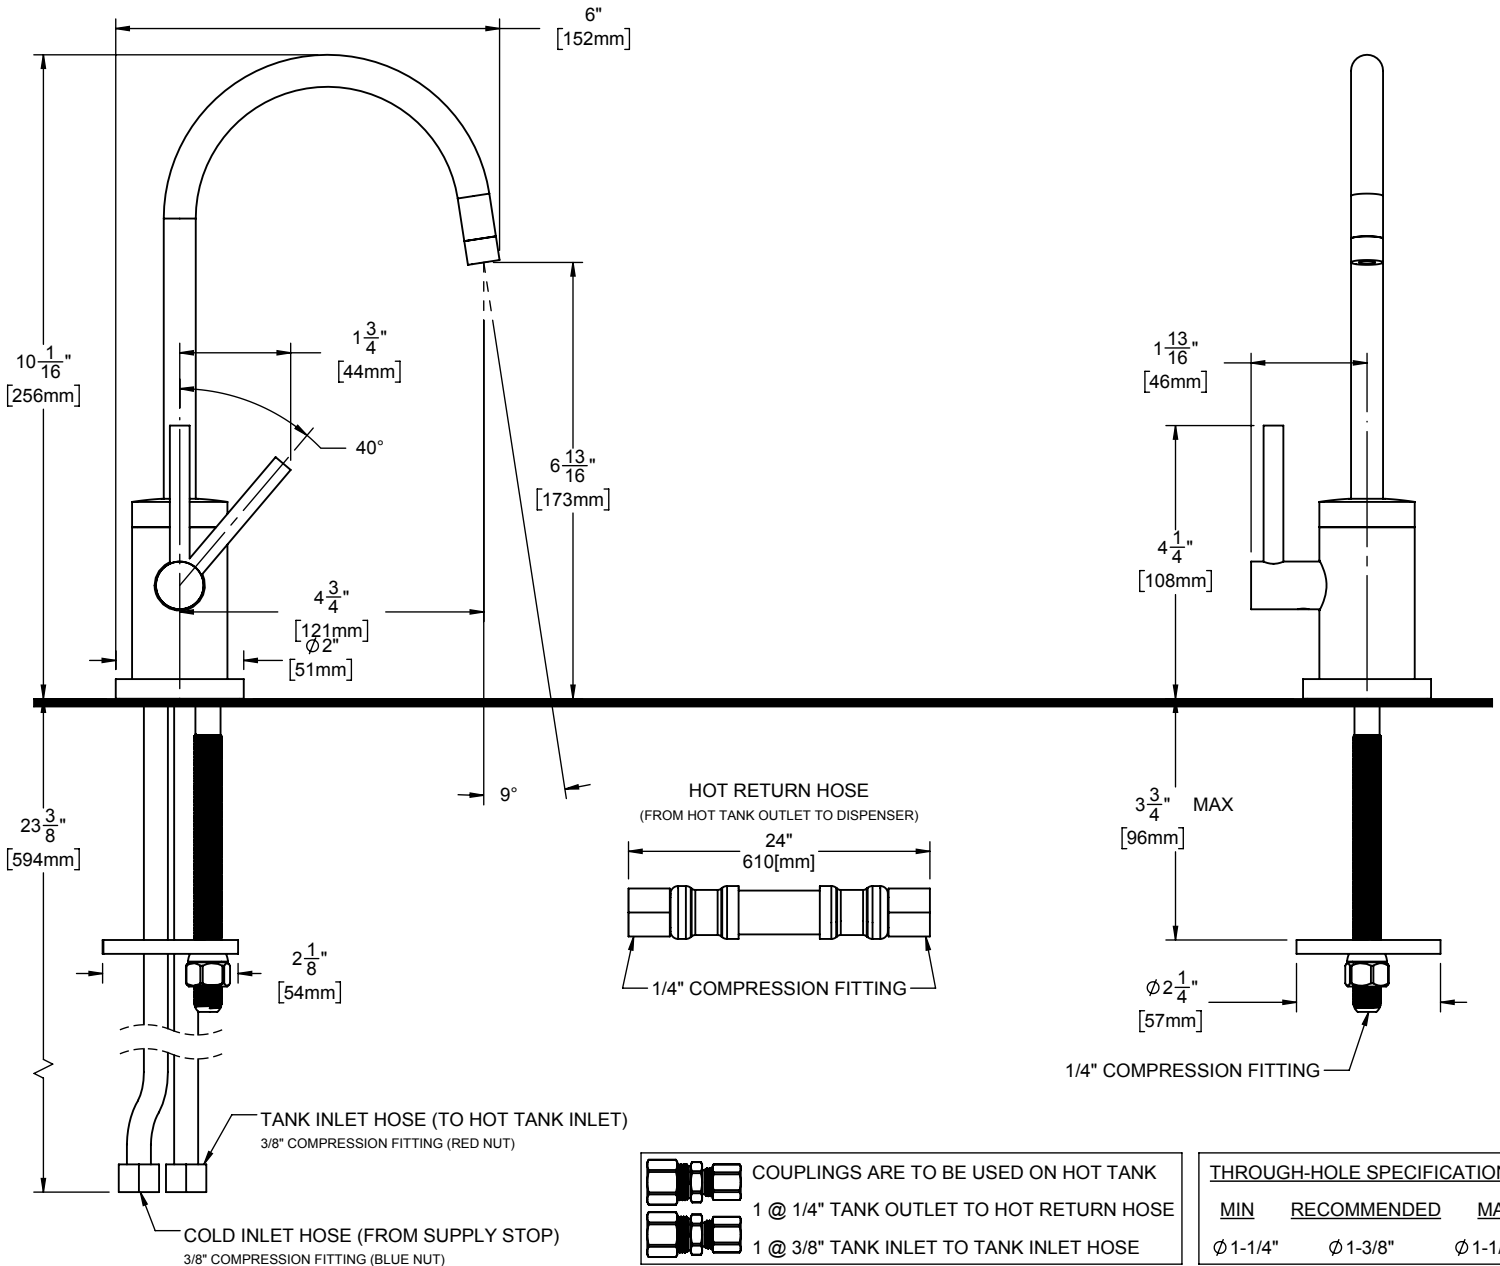

### Features

- Over 28 finishes including 13 PVD finishes
- All brass construction
- 360° rotating spout
- Insulated body and spout to reduce heat transfer to faucet
- Self-closing handle
- Max flow rate: 1.8 gpm (6.8 L /min); varies with hot water tank
- Faucet is **not** compatible with RO filter unit
- Requires Hot Water Tank (9628SS) sold separately

### Codes/Standards Applicable

Product meets or exceeds the following:

- ASME A112.18.1/CSA B125.1
- NSF 61 and NSF 372
- CEC/DOE
- Commonwealth of MA
- ADA compliant

CF-9625-K50-BST  
CF-9625-K50-ST

CF-9625-K50-ST shown

XX = DENOTES  
HANDLE STYLE

SPECIFICATIONS SUBJECT TO CHANGE WITHOUT NOTICE

ALL DIMENSIONS SHOWN TO NEAREST 1/16"