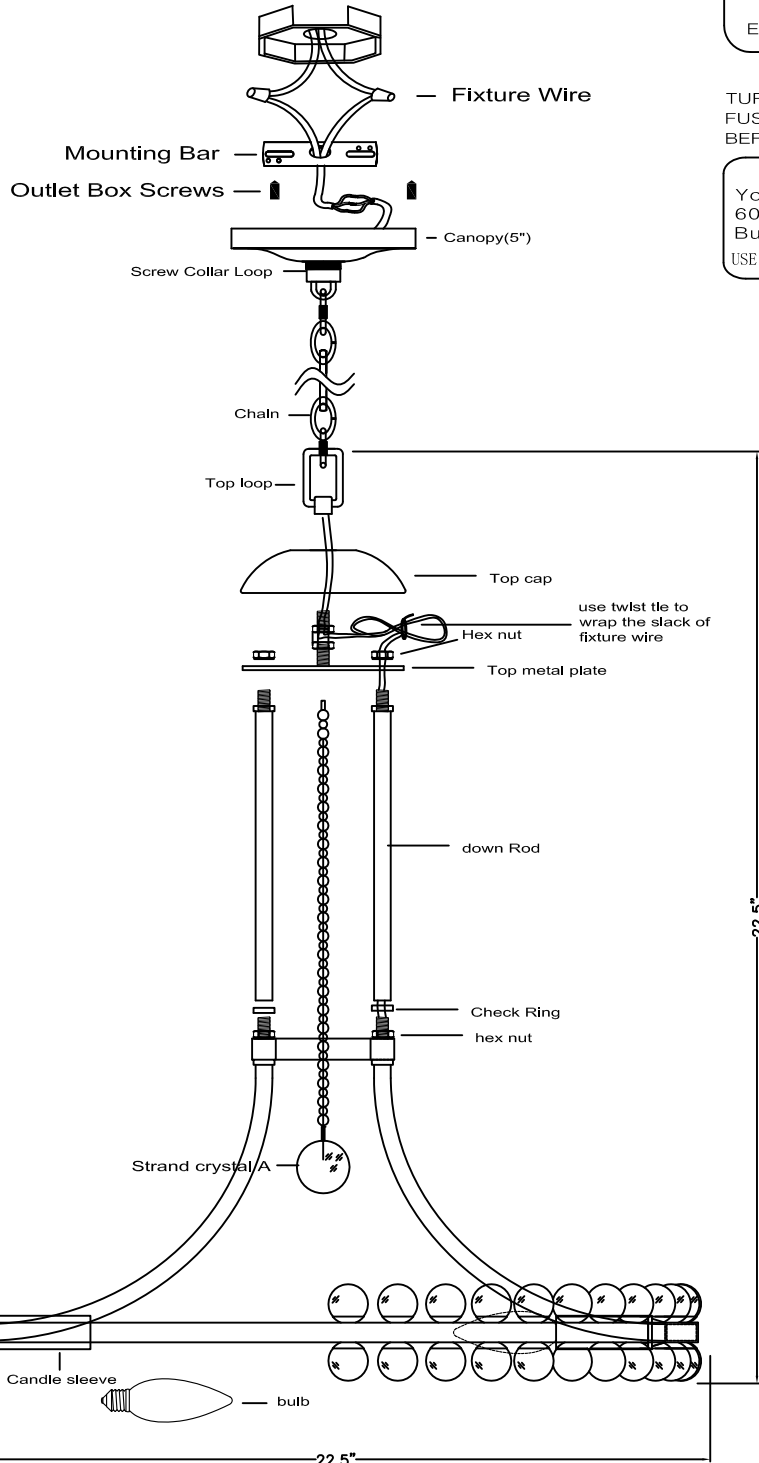

CRYSTORAMA

95 Cantiague Rock Road, Westbury NY 11590 | P:800.888.4470 | F:516.931.1254 | info@crystorama.com | CRYSTORAMA.com

MODEL#: CLO-8898-BN
ASSEMBLY AND DRESSING INSTRUCTIONS

WARNING

Electrical Danger Turn Power Off

IMPORTANT
 TURN OFF THE POWER AT THE MAIN FUSE OR CIRCUIT BREAKER BOX BEFORE STARTING INSTALLATION

You will need 8-Cand.BULBS
 60 watts Max
 Bulbs not included
 USE LED BULBS FOR EXTENDED USE

- A-  Strand crystal A=23pcs*8mm ball +23pcs*6mm ball+1pcs*40mm ball
- B-  Strand crystal B=90pcs*30mm ball