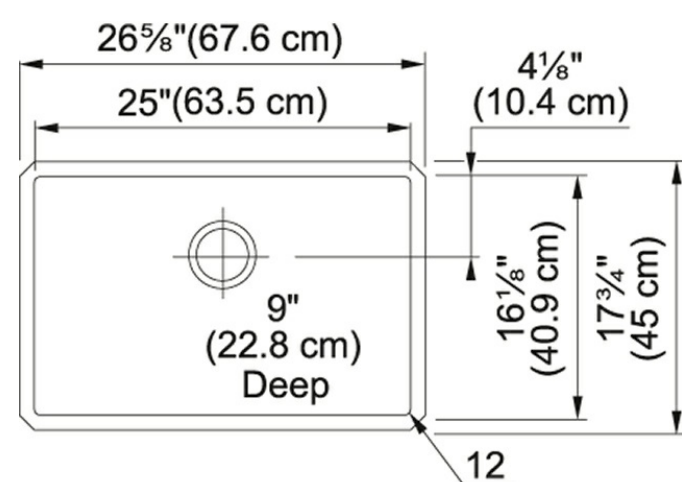

Product Picture

Product Dimensions

Length overall	26 5/8"
Width overall	17 11/16"
Length of large bowl	25"
Width of large bowl	16 1/8"
Depth of large bowl	9"
Minimum Cabinet Size	30"

Technical Drawing

General Information

Type of Material	18 Gauge Stainless Steel
Number of Bowls	1
Faucet Hole	NO
Where to buy	Showroom

Article Numbers

FUN#	122.0479.664
US Part Number	CUX11025