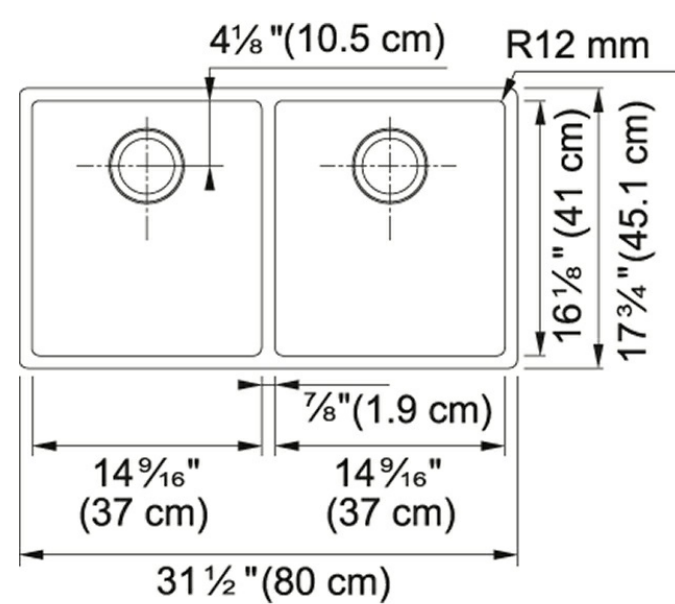

Product Picture

Technical Drawing

Product Dimensions

Length overall	31 1/2"
Width overall	17 3/4"
Depth Overall	9"
Length of large bowl	14 9/16"
Width of large bowl	16 1/8"
Depth of large bowl	9"
Length of small bowl	14 9/16"
Width of small bowl	16 1/8"
Depth of small bowl	9"
Minimum Cabinet Size	36"