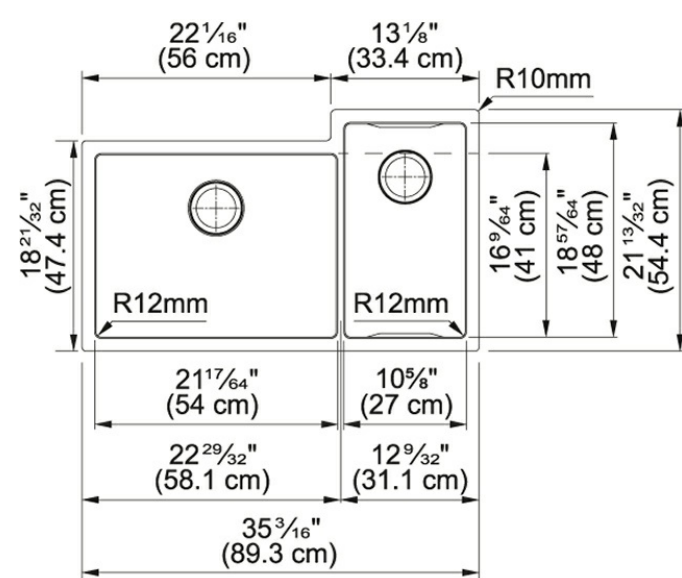

Culinary Center CUX16021-W Stainless Steel

Product Picture

Technical Drawing

Product Dimensions

Length overall	35 3/16"
Width overall	21 7/16"
Length of large bowl	21 1/4"
Width of large bowl	16 1/8"
Depth of large bowl	9 1/16"
Length of small bowl	10 5/8"
Width of small bowl	18 7/8"
Depth of small bowl	7 7/8"
Minimum Cabinet Size	35 7/16"

General Information

Number of Bowls	2
-----------------	---

Article Numbers

FUN#	122.0570.964
US Part Number	CUX16021-W