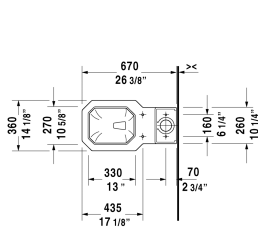

1930 Toilet kit # D1002200

| < 16 1/2" Inch > |

Toilet kit	Dimension	Weight	Order number
Toilet bowl & Tank, WaterSense® listed			
Colors			
00 White			
Variant			
	16 1/2" x 26 1/8" Inch	91.5 lb	D1002200
Suitable products			
Two-Piece toilet (without tank), syphonic, 12" rough-in, vertical outlet, cUPC® listed*, WaterSense® listed, 1.28 gpf, 14 1/8" x 26 1/8" Inch	14 1/8" x 26 1/8" Inch		213001
Tank with single flush mechanism, Chrome, bottom left supply, cUPC® listed*, WaterSense® listed, 1.28 gpf, 16 1/2" x 6 7/8" Inch	16 1/2" x 6 7/8" Inch		087230

All drawings contain the necessary measurements which are subject to standard tolerances. They are stated in inch & mm and are non-binding. Exact measurements, in particular for customized installation scenarios, can only be taken from the finished ceramic piece.