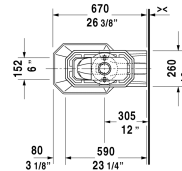

1930 Toilet kit # D1002200

| < 16 1/2" Inch > |

Toilet kit	Dimension	Weight	Order number
Toilet bowl & Tank, WaterSense® listed			
Colors			
00 White			
Variant			
	16 1/2" x 26 1/8" Inch	91.5 lb	D1002200
Suitable products			
Two-Piece toilet (without tank), syphonic, 12" rough-in, vertical outlet, cUPC® listed*, WaterSense® listed, 1.28 gpf, 14 1/8" x 26 1/8" Inch	14 1/8" x 26 1/8" Inch		213001
Tank with single flush mechanism, Chrome, bottom left supply, cUPC® listed*, WaterSense® listed, 1.28 gpf, 16 1/2" x 6 7/8" Inch	16 1/2" x 6 7/8" Inch		087230

All drawings contain the necessary measurements which are subject to standard tolerances. They are stated in inch & mm and are non-binding. Exact measurements, in particular for customized installation scenarios, can only be taken from the finished ceramic piece.