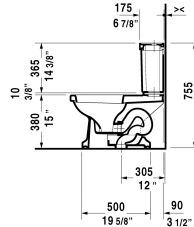

1930 Toilet kit # D1002200

| < 16 1/2" Inch > |

Toilet kit	Dimension	Weight	Order number
Toilet bowl & Tank, WaterSense® listed			
Colors			
00 White			
Variant			
	16 1/2" x 26 1/8" Inch	91.5 lb	D1002200
Suitable products			
Two-Piece toilet (without tank), syphonic, 12" rough-in, vertical outlet, cUPC® listed*, WaterSense® listed, 1.28 gpf, 14 1/8" x 26 1/8" Inch	14 1/8" x 26 1/8" Inch		213001
Tank with single flush mechanism, Chrome, bottom left supply, cUPC® listed*, WaterSense® listed, 1.28 gpf, 16 1/2" x 6 7/8" Inch	16 1/2" x 6 7/8" Inch		087230

All drawings contain the necessary measurements which are subject to standard tolerances. They are stated in inch & mm and are non-binding. Exact measurements, in particular for customized installation scenarios, can only be taken from the finished ceramic piece.