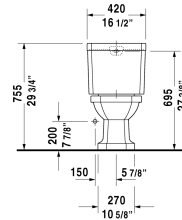

1930 Toilet kit # D1002200

| < 16 1/2" Inch > |

Toilet kit	Dimension	Weight	Order number
Toilet bowl & Tank, WaterSense® listed			
Colors			
00 White			
Variant			
	16 1/2" x 26 1/8" Inch	91.5 lb	D1002200
Suitable products			
Two-Piece toilet (without tank), syphonic, 12" rough-in, vertical outlet, cUPC® listed*, WaterSense® listed, 1.28 gpf, 14 1/8" x 26 1/8" Inch	14 1/8" x 26 1/8" Inch		213001
Tank with single flush mechanism, Chrome, bottom left supply, cUPC® listed*, WaterSense® listed, 1.28 gpf, 16 1/2" x 6 7/8" Inch	16 1/2" x 6 7/8" Inch		087230

All drawings contain the necessary measurements which are subject to standard tolerances. They are stated in inch & mm and are non-binding. Exact measurements, in particular for customized installation scenarios, can only be taken from the finished ceramic piece.